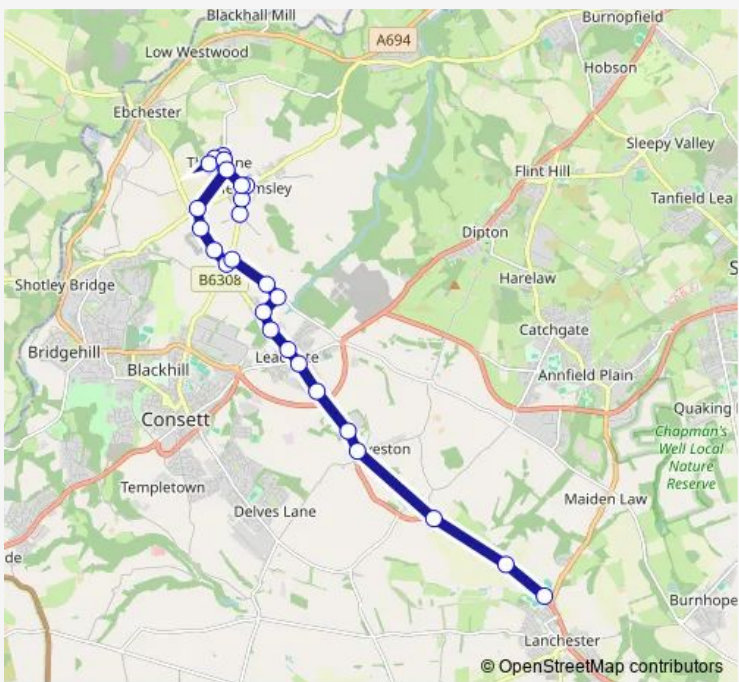

Bus 829 Medomsley - St Bede's Catholic School & Sixth Form College

[Go to website](#)

Direction
 Fines Road Pithouse — St Bede's School Grounds
 27 stops
[Open route schedule](#)

- Fines Road Pithouse
- Devham Display
- Church - Fines Road
- Church
- Grange Farm
- Top
- Denecrest
- Telephone Kiosk
- Top
- Grange Farm
- Broomhill Terrace
- West View
- Pretoria Club
- Hat and Feather Inn - Fines Road
- Pont Lane
- Bradley Cottages
- Bradley Bungalows
- Pont Bungalows
- Aged Miners Homes
- Watling Street
- Leadgate House

Route schedule
 Fines Road Pithouse — St Bede's School Grounds

Monday	08:08
Tuesday	08:08
Wednesday	08:08
Thursday	08:08
Friday	08:08
Saturday	08:08
Sunday	08:08

Route info
 Direction: Fines Road Pithouse
 Stops: 27
 Trip Duration: 0 hour 27 min

25 stops

[Open route schedule](#)

St Bede's School Grounds

Durham Road

Farm

The Pavillion

Industrial Estate

Durham Road

Thursday 15:24

Friday 15:24

Saturday 15:24

Sunday 15:24

Route info

Direction: St Bede's School Grounds

Stops: 25

Trip Duration: 0 hour 27 min