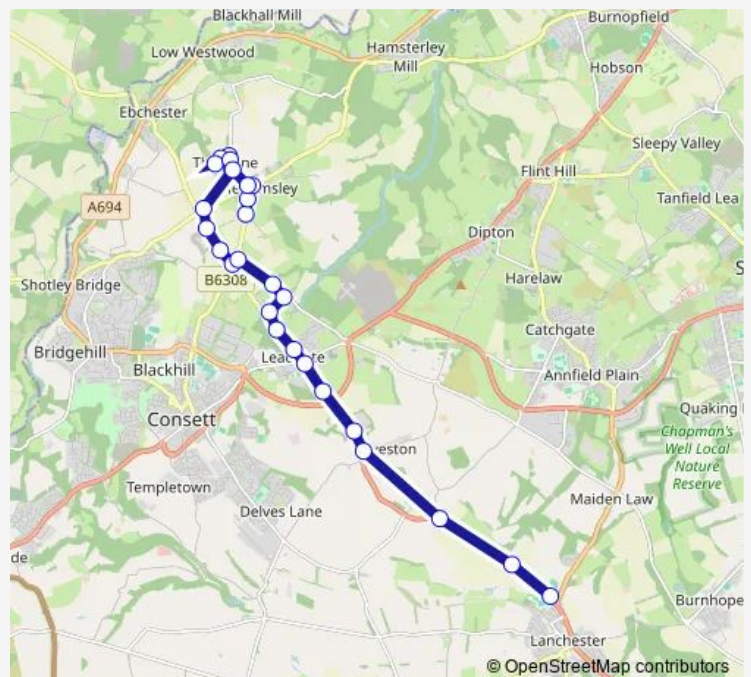

### Direction

Fines Road Pithouse — St Bede's School Grounds

27 stops

[Open route schedule](#)

- Fines Road Pithouse
- Devham Display
- Church - Fines Road
- Church
- Grange Farm
- Top
- Denecrest
- Telephone Kiosk
- Top
- Grange Farm
- Broomhill Terrace
- West View
- Pretoria Club
- Hat and Feather Inn - Fines Road
- Pont Lane
- Bradley Cottages
- Bradley Bungalows
- Pont Bungalows
- Aged Miners Homes
- Watling Street
- Leadgate House

### Route schedule

Fines Road Pithouse — St Bede's School Grounds

Monday	08:08
Tuesday	08:08
Wednesday	08:08
Thursday	08:08
Friday	08:08
Saturday	08:08
Sunday	08:08

### Route info

Direction: Fines Road Pithouse

Stops: 27

Trip Duration: 0 hour 27 min

829 — Medomsley - St Bede's Catholic School & Sixth Form College

Durham Road

Industrial Estate

The Pavillion

## Direction

St Bede's School Grounds — Fines Road Pithouse

25 stops

[Open route schedule](#)

St Bede's School Grounds

Durham Road

Farm

The Pavillion