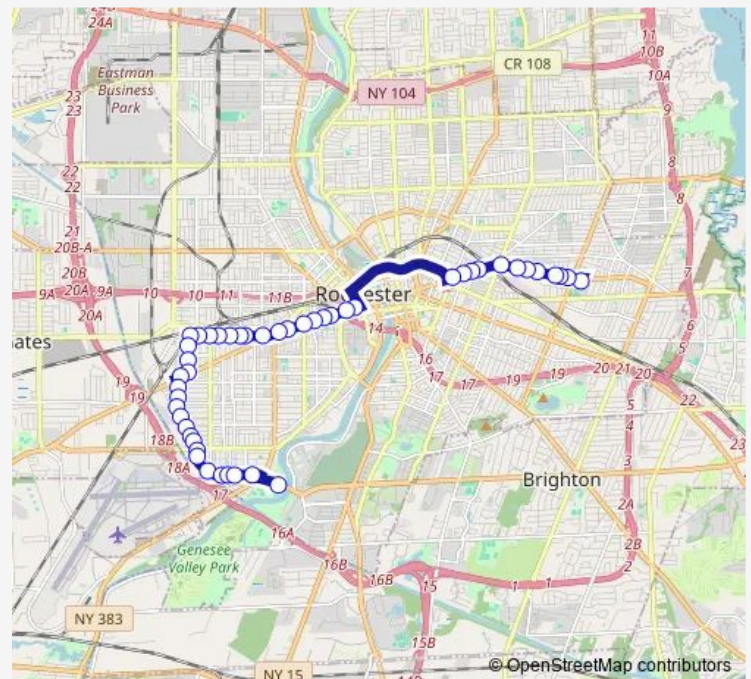

Thursday 06:58

Friday 06:58

Saturday —

Sunday —

Route info

Direction: Elmwood Loop

Stops: 47

Trip Duration: 0 hour 32 min

829 — 19th Ward NW/E Main

West & Gardiner

West & Hobart

West & Thorndale

West & Appleton

West & Hancock

West & Chili

Main & Genesee

Main & Henion

Main & Edgewood

Main & Jefferson

Main & King

Main & Canal

Main & Trowbridge

Main & Washington (Rochester)

Plymouth & Church

| | |
|--------|---|
| Sunday | — |
|--------|---|

Route info

Direction: Main & Ohio

Stops: 47

Trip Duration: 0 hour 32 min

West & Gardiner

West & Depew

West & Lincoln