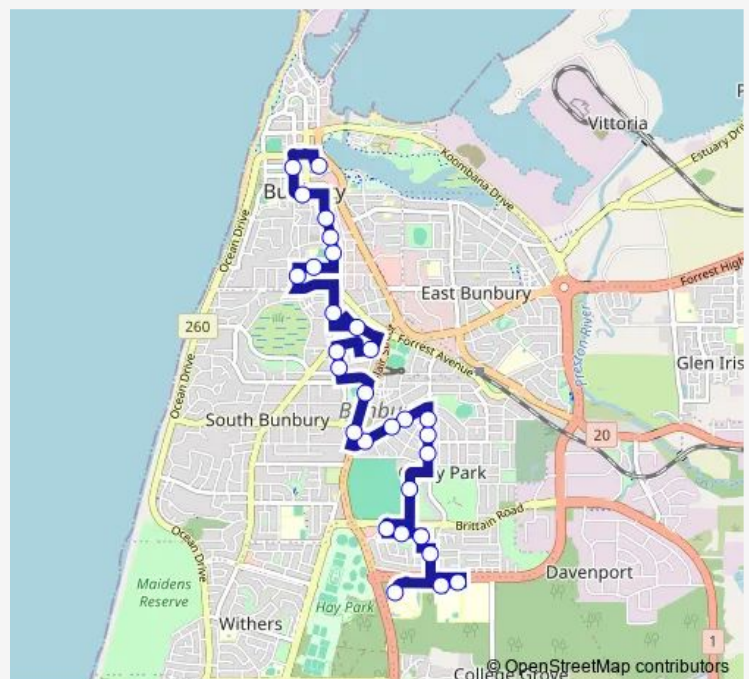

Eulalia St After Hamersley Dr

Hamersley Dr After Downing St

Kennedy St After Hamersley Dr

Barr Rd After Brittain Rd

Ecclestone St After Nuytsia Av

Ecclestone St After Lowe St

Ecclestone St After Woodrow St

Frankel St After Woodrow St

Saturday 07:40-17:40

Sunday 09:40-19:10

Route info

Direction: Campus Rd Bunbury Health Campus

Stops: 29

Trip Duration: 0 hour 33 min

Tuart St After Beach Rd

Stockley Rd After Reading St

Spencer St After Lovegrove Av

Spencer St After Cross St

Spencer St After Sampson Rd

Stirling St After Parkfield St

Wittenoom St After Prinsep St

Bunbury Bus Stn Stand 1

Direction

Bunbury Bus Stn Stand 1 — Campus Rd Bunbury Health Campus

Ecclestone St After Winton St

Barr Rd Before Brittain Rd

Kennedy St After Brittain Rd

Hamersley Dr After Flora Wy

Eulalia St After Hamersley Dr

Underwood St After Pierre St

Campus Rd Ecu Bunbury

Campus Rd Bunbury Health Campus