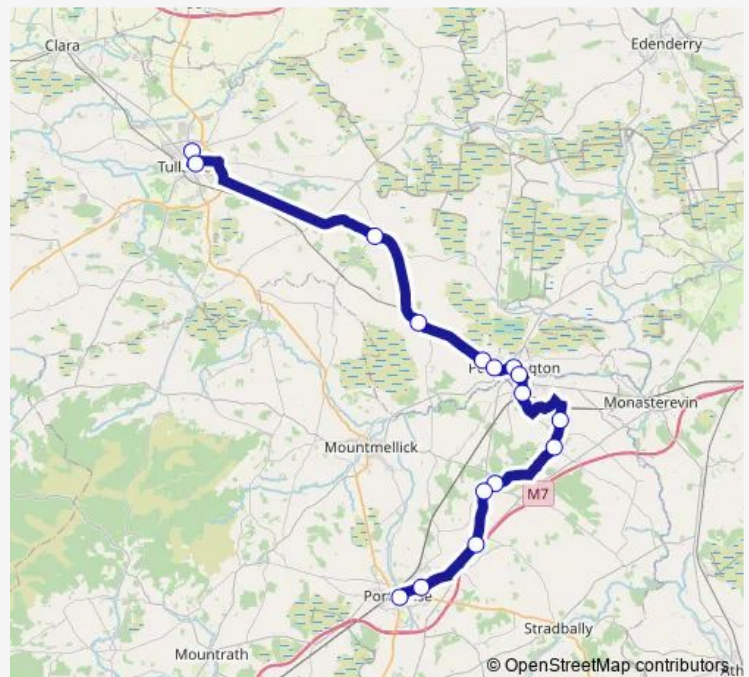

Tuesday 09:00-17:30

Wednesday 09:00-17:30

Thursday 09:00-17:30

Friday 09:00-17:30

Saturday —

Sunday —

Route info

Direction: Tullamore Hospital

Stops: 16

Trip Duration: 1 hour 15 min

■ 829 — Laois Shopping Centre - Tullamore Hospital

BusMaps

Direction

Mountmellick — Tullamore Hospital

19 stops

[Open route schedule](#)

Thursday 07:20-16:15

Friday 07:20-16:15

Saturday —

Sunday —

Route info

Direction: Mountmellick

Stops: 19

Trip Duration: 1 hour 30 min