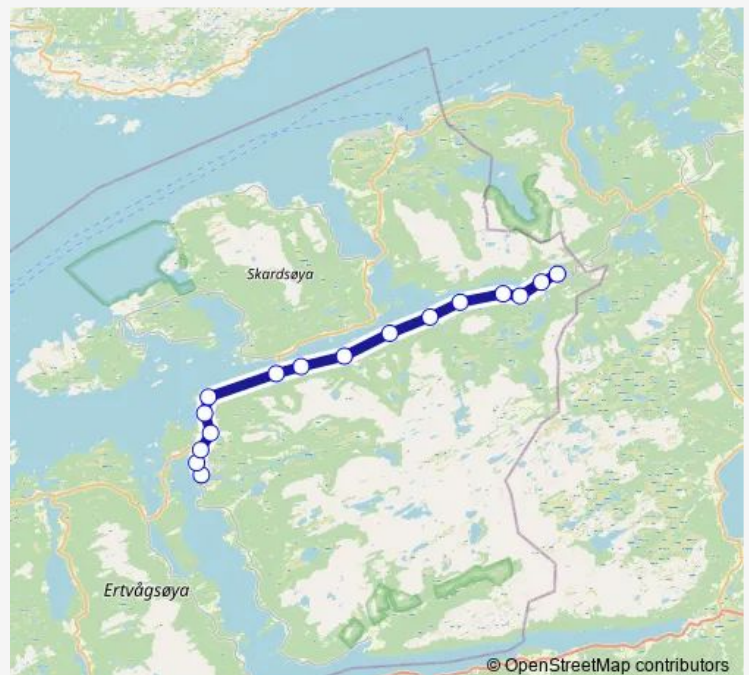

Tuesday 13:30-14:40

Wednesday 13:30-14:40

Thursday 13:30

Friday 13:30

Saturday —

Sunday —

Route info

Direction: Aure

Stops: 16

Trip Duration: 0 hour 32 min

■ 829 — Årvåg-Vean-Aure

BusMaps

Direction

Mebakkan — Aure

15 stops

[Open route schedule](#)