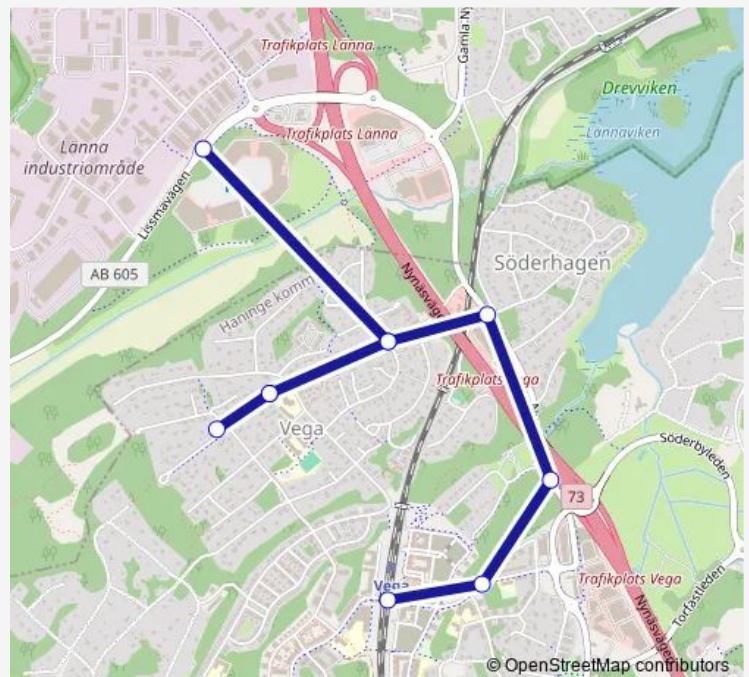

### Direction

Truckvägen — Vega station

10 stops

[Open route schedule](#)

Truckvägen

Tromsövägen

Jökelvägen

Vardövägen

Jökelvägen

Tromsövägen

Söderhagsvägen

Hallstens väg

Nakterhusvägen

Vega station

### Route schedule

Truckvägen — Vega station

Monday 00:16-23:46

Tuesday 00:16-23:46

Wednesday 00:16-23:46

Thursday 00:16-23:46

Friday 00:16-23:46

Saturday 00:16-23:16

### Route info

Direction: Truckvägen

Stops: 10

Trip Duration: 0 hour 14 min

**Direction**

Vega station — Truckvägen

10 stops

[Open route schedule](#)