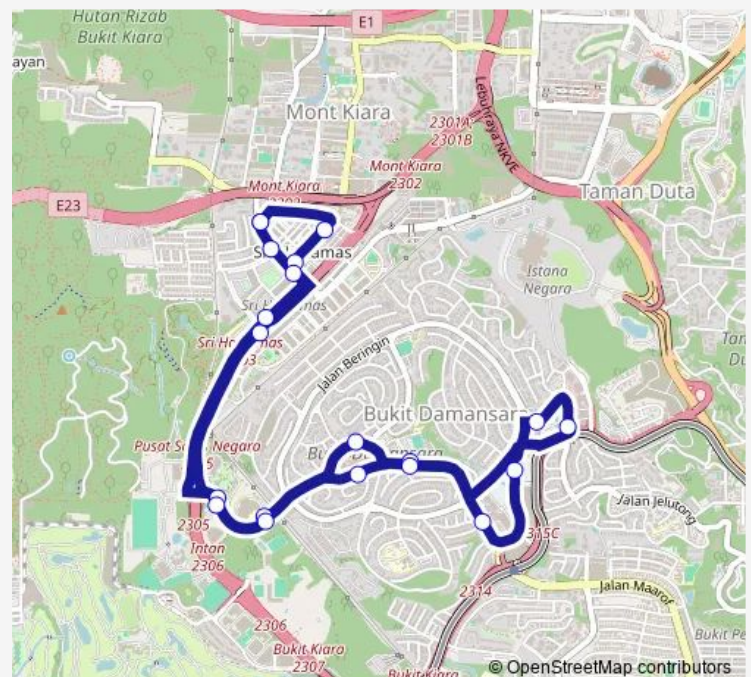

(M1) Pusat Sains Negara (Timur)

Teknologi Pendidikan (Timur)

Plaza Damansara (Timur)

Masjid Saidina Umar (Timur)

(M1) MRT Semantan Pintu B

HP Tower

Damanlela Carpark

DC Mall

### Route schedule

Desa SRI Hartamas — Desa SRI Hartamas

Monday 06:00-23:15

Tuesday 06:00-23:15

Wednesday 06:00-23:15

Thursday 06:00-23:15

Friday 06:00-23:15

Saturday 06:00-23:15

Sunday 06:00-23:15

### Route info

Direction: Desa SRI Hartamas

Stops: 20

Trip Duration: 0 hour 30 min

T818

BusMaps

T818 Bus time schedules and route maps are available in an offline PDF at [busmaps.com](https://busmaps.com). Use the [busmaps.com](https://busmaps.com) website to see live bus times, train schedule or subway schedule, and step-by-step directions for all public transit in Kuala Lumpur