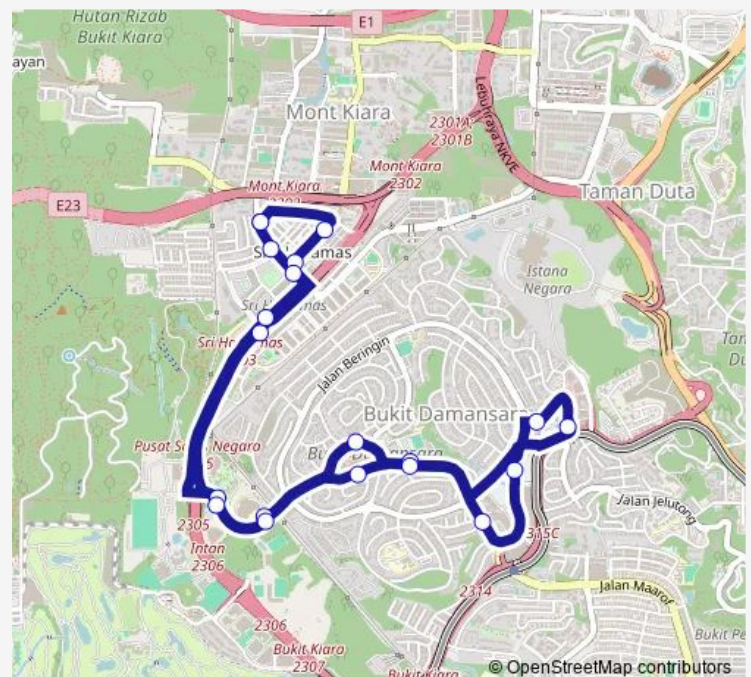

Friday 06:00-23:15

Saturday 06:00-23:15

Sunday 06:00-23:15

Route info

Direction: Desa SRI Hartamas

Stops: 20

Trip Duration: 0 hour 30 min

T818