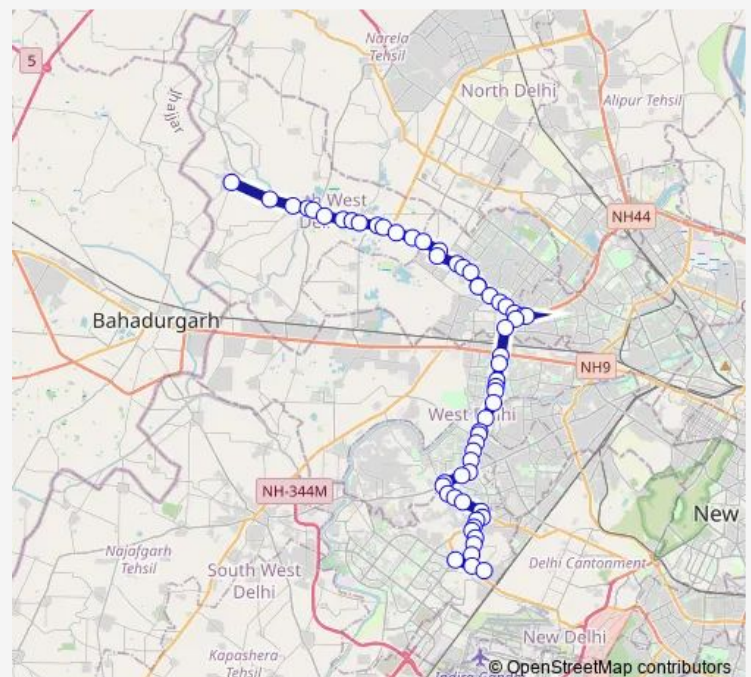

Thursday 04:20-22:18

Friday 04:20-22:18

Saturday 04:20-22:18

Sunday 04:20-22:18

Route info

Direction: Jonti Village

Stops: 59

Trip Duration: 2 hour 7 min