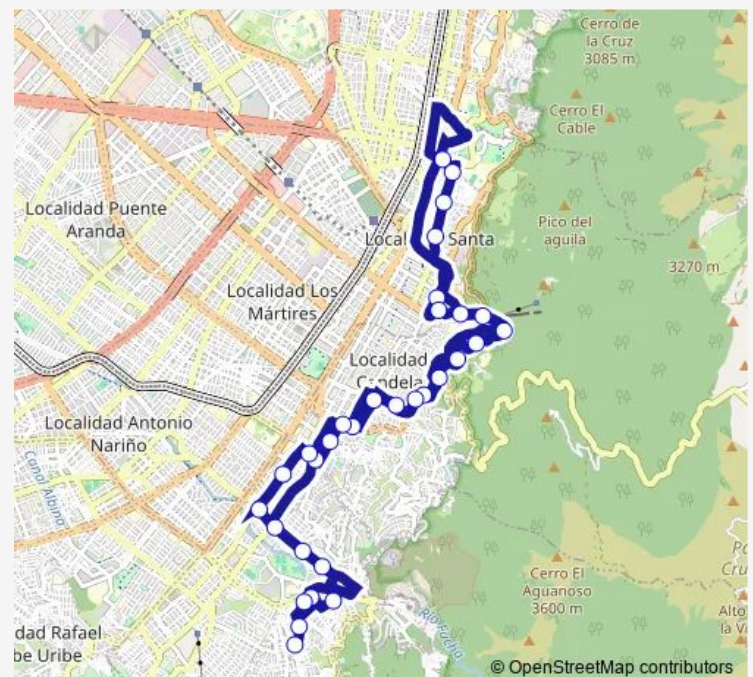

### Route schedule

CL 34 - KR 6 — TV 4A Este - CL 25 Bis Sur

Monday	04:37-00:11 <sup>+1</sup>
Tuesday	04:37-00:11 <sup>+1</sup>
Wednesday	04:37-00:11 <sup>+1</sup>
Thursday	04:37-00:11 <sup>+1</sup>
Friday	04:37-00:11 <sup>+1</sup>
Saturday	04:37-00:11 <sup>+1</sup>
Sunday	04:37-00:11 <sup>+1</sup>

### Route info

Direction: CL 34 - KR 6

Stops: 31

Trip Duration: 0 hour 31 min

C12A

BusMaps

KR 8 - CL 2A Sur

AC 11 Sur - KR 7b

## Route info

Direction: TV 4A Este - CL 25 Bis Sur

Stops: 31

Trip Duration: 0 hour 35 min

AK 7 - CL 27

AK 7 - CL 29

AK 7 - CL 32

AK 7 - CL 35