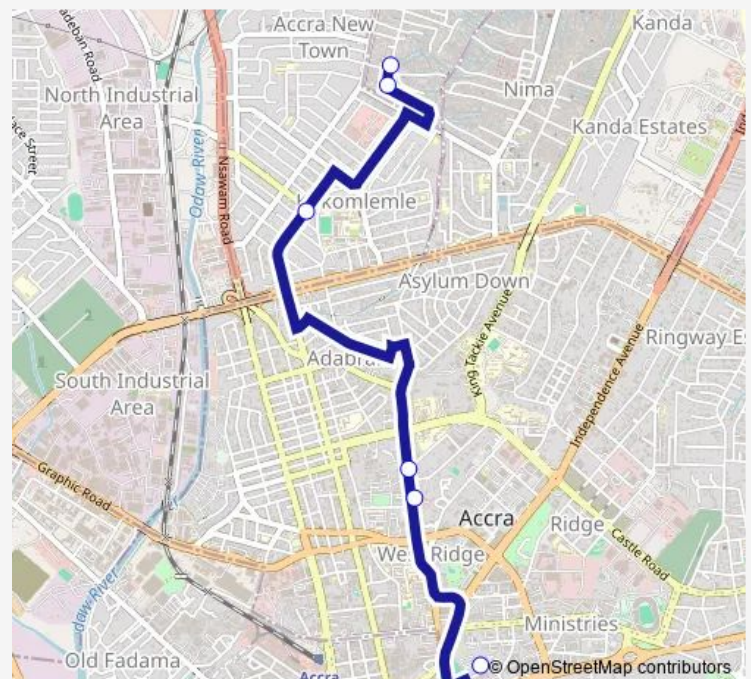

### Direction

Terminal New Tema Station — College

6 stops

[Open route schedule](#)

Terminal New Tema Station

Tigo 420

Ridge Hospital 420

Boutapiode

### Route schedule

Terminal New Tema Station — College

Monday 12:14

Tuesday 12:14

Wednesday 12:14

Thursday 12:14

Friday 12:14

Saturday 12:14

### Route info

Direction: Terminal New Tema Station

Stops: 6

Trip Duration: 0 hour 24 min

420A — Null

420A Bus time schedules and route maps are available in an offline PDF at [busmaps.com](https://busmaps.com). Use the [busmaps.com](https://busmaps.com) website to see live bus times, train schedule or subway schedule, and step-by-step directions for all public transit in Accra