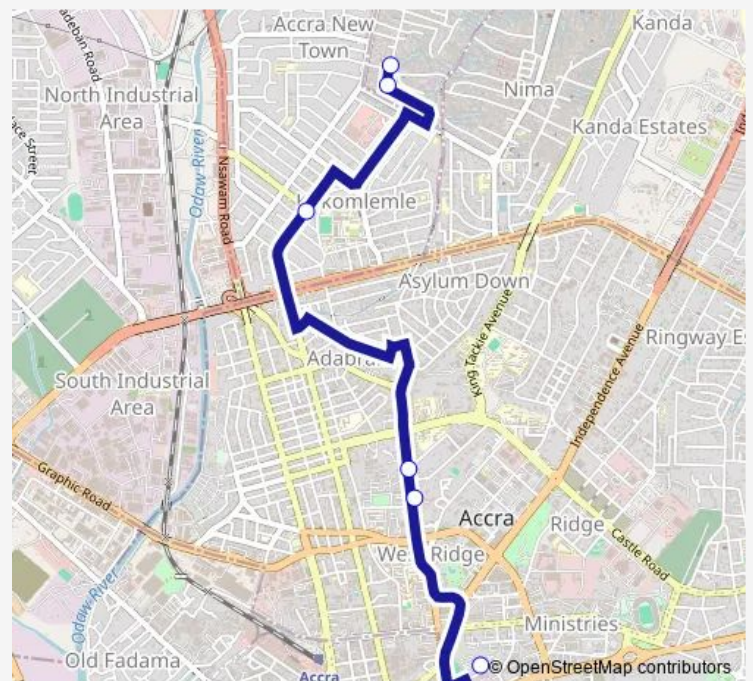

Bus 420a Null

[Go to website](#)

Direction

Terminal New Tema Station — College

6 stops

[Open route schedule](#)

Terminal New Tema Station

Tigo 420

Ridge Hospital 420

Boutapiode

Timber Market 420

College

Route schedule

Terminal New Tema Station — College

Monday 12:14

Tuesday 12:14

Wednesday 12:14

Thursday 12:14

Friday 12:14

Saturday 12:14

Sunday 12:14

Route info

Direction: Terminal New Tema Station

Stops: 6

Trip Duration: 0 hour 24 min

420a — Null

420a Bus time schedules and route maps are available in an offline PDF at busmaps.com. Use the busmaps.com website to see live bus times, train schedule or subway schedule, and step-by-step directions for all public transit in Accra