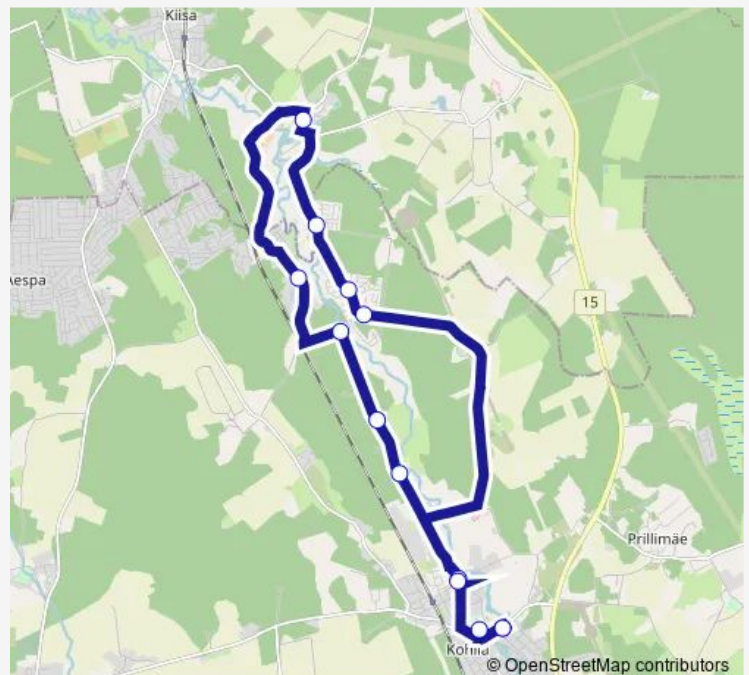

Route schedule

Gümnaasiumi — Kohila

Monday 13:35

Tuesday 13:35

Wednesday 13:35

Thursday 13:35

Friday 13:35

Saturday —

Sunday —

Route info

Direction: Gümnaasiumi

Stops: 12

Trip Duration: 0 hour 28 min

Direction

Kohila — Gümnaasiumi

12 stops

[Open route schedule](#)

Kohila

Mõisakooli

Salu

Soone

Katikodu

Kallaste

Kurtna tiigi

Tuesday 07:20

Wednesday 07:20

Thursday 07:20

Friday 07:20

Saturday —

Sunday —

Route info

Direction: Kohila