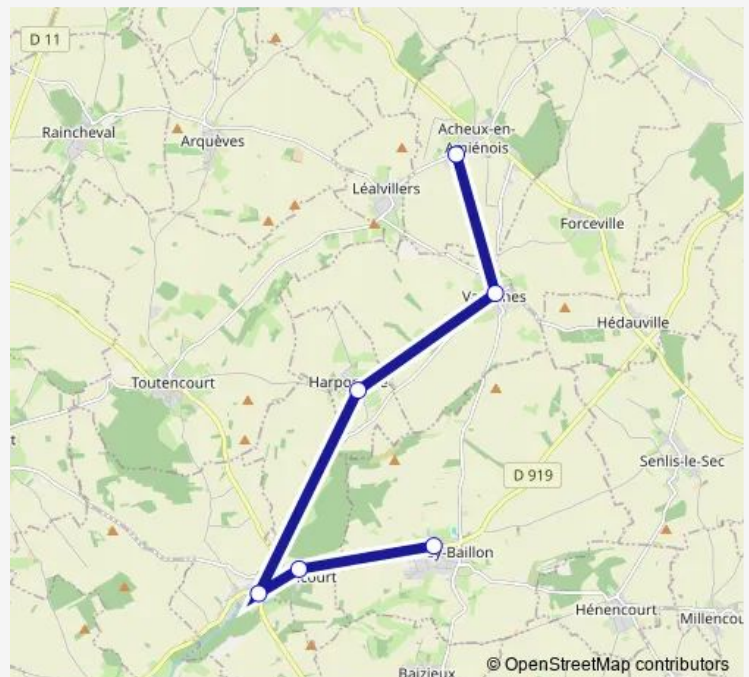

Direction

Acheux-EN-Amienois - Collège Edmée Jarlaud — Warloy-Baillon - Atribus

6 stops

[Open route schedule](#)

Acheux-EN-Amienois - Collège Edmée Jarlaud

Varenes - Centre

Harponville - Le Temple

Contay - Ecole

Vadencourt - Mairie

Warloy-Baillon - Atribus

Route schedule

Acheux-EN-Amienois - Collège Edmée Jarlaud — Warloy-Baillon - Atribus

Monday 17:05

Tuesday 17:05

Wednesday —

Thursday 17:05

Friday 17:05

Saturday —

Sunday —

Route info

Direction: Acheux-EN-Amienois - Collège Edmée Jarlaud

Stops: 6

Trip Duration: 0 hour 28 min

7-1-308 Bus time schedules and route maps are available in an offline PDF at busmaps.com. Use the busmaps.com website to see live bus times, train schedule or subway schedule, and step-by-step directions for all public transit in Acheux-en-Amienois