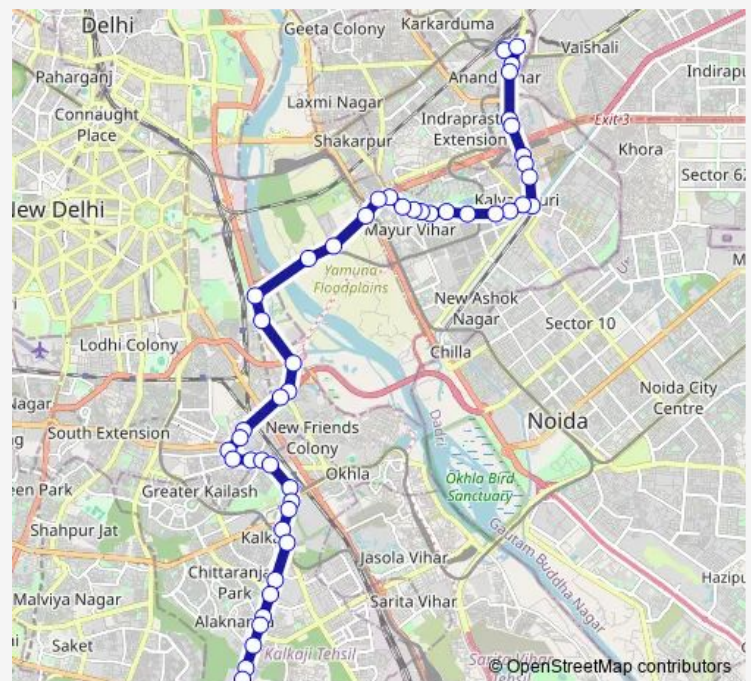

P S Pandav Nagar

Patparganj

Samaspur Jagir Village

Route schedule

Anand Vihar Isbt Terminal — Hamdard Nagar / Sangam Vihar

Monday 05:30-19:22

Tuesday 05:30-19:22

Wednesday 05:30-19:22

Thursday 05:30-19:22

Friday 05:30-19:22

Saturday 05:30-19:22

Sunday 05:30-19:22

Route info

Direction: Anand Vihar Isbt Terminal

Stops: 50

Trip Duration: 1 hour 31 min

311adown

BusMaps

Akhardham Temple

Khel Gaon

C P W D Office

Nizamuddin Road Bridge

Isbt Sarai Kale Khan

Bala Sahib Gurudwara