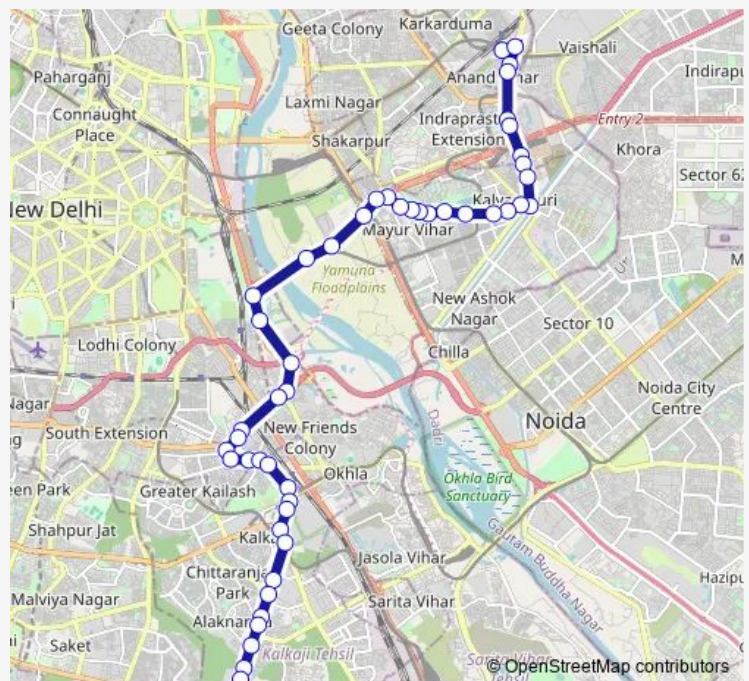

P S Pandav Nagar

Patparganj

Samaspur Jagir Village

Route schedule

Anand Vihar Isbt Terminal — Hamdard Nagar / Sangam Vihar

Monday 05:30-19:22

Tuesday 05:30-19:22

Wednesday 05:30-19:22

Thursday 05:30-19:22

Friday 05:30-19:22

Saturday 05:30-19:22

Sunday 05:30-19:22

Route info

Direction: Anand Vihar Isbt Terminal

Stops: 50

Trip Duration: 1 hour 31 min

311adown

BusMaps

Akhardham Temple

Khel Gaon

C P W D Office

Nizamuddin Road Bridge

Isbt Sarai Kale Khan

Bala Sahib Gurudwara