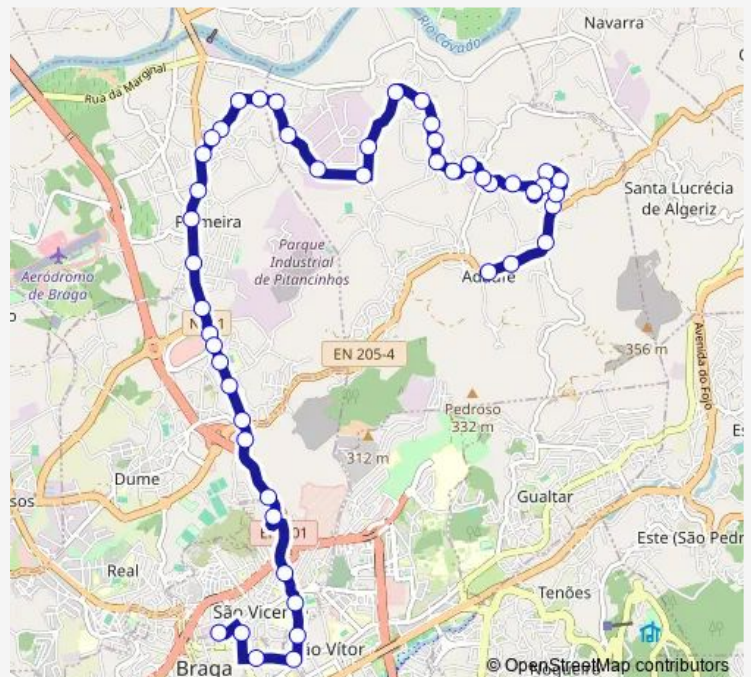

### Route info

Direction: Central Iv

Stops: 24

Trip Duration: 0 hour 20 min

092 — Avenida Central - Monte do Ouro/Moínhos

Eira Vedra Iv

Ribeiro (Moinhos)

Moinhos (Capela)