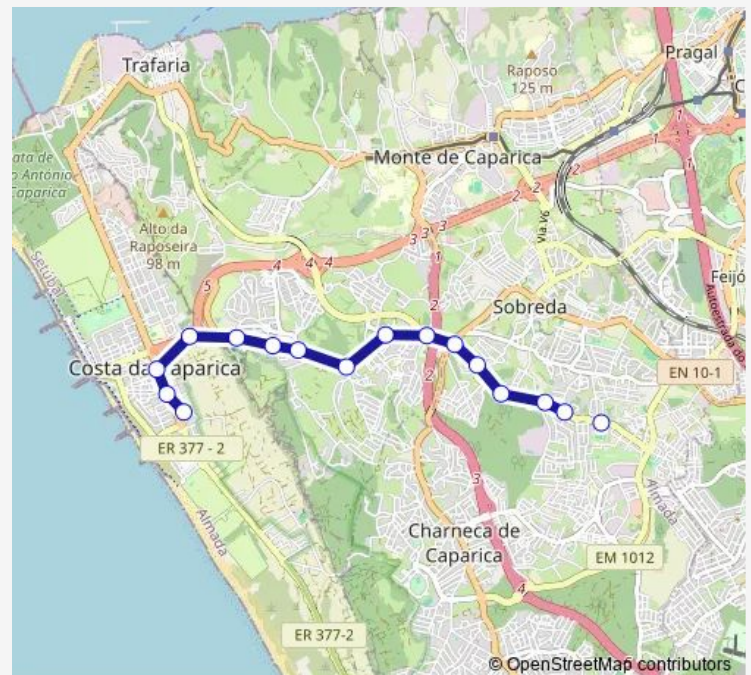

### Route info

Direction: Vale Figueira (R Dr Alberto Araújo) Fte Esc  
Daniel

Stops: 16

Trip Duration: 0 hour 20 min

Bus time schedules and route maps are available in an offline PDF at [busmaps.com](https://busmaps.com). Use the [busmaps.com](https://busmaps.com) website to see live bus times, train schedule or subway schedule, and step-by-step directions for all public transit in Lisbon