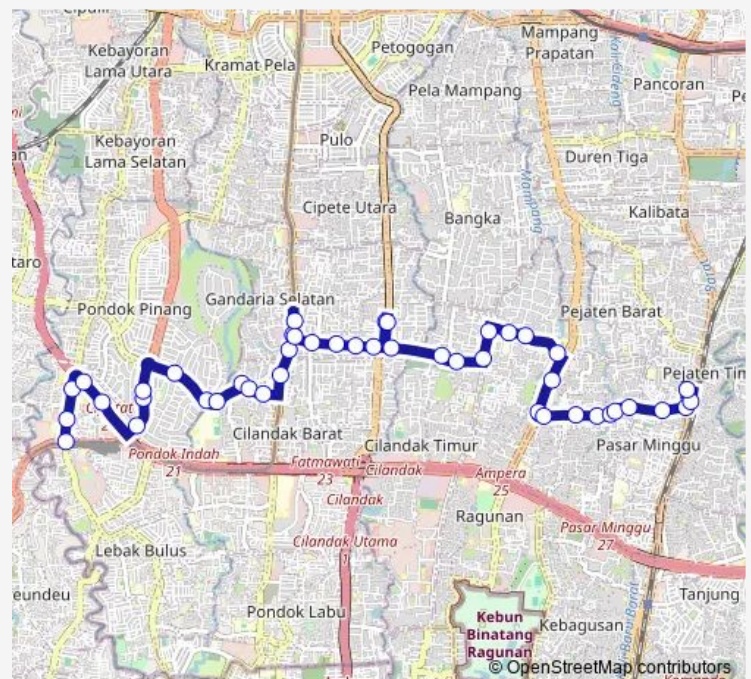

Jln. Cipete Ix

Route schedule

Simpang Ps. Jumat — Term. Pasar Minggu

Monday	05:00
Tuesday	05:00
Wednesday	05:00
Thursday	05:00
Friday	05:00
Saturday	05:00
Sunday	05:00

Route info

Direction: Simpang Ps. Jumat

Stops: 45

Trip Duration: 1 hour 14 min

Jak.95 — Term. Lebak Bulus - Term. Pasar Minggu

Gg. H. Satra Cipete

Rumah Dinas BRI Cipete

Jln. Pangeran Antasari

Sbr. Jln. Pangeran Antasari

Jln. Puri Muara I