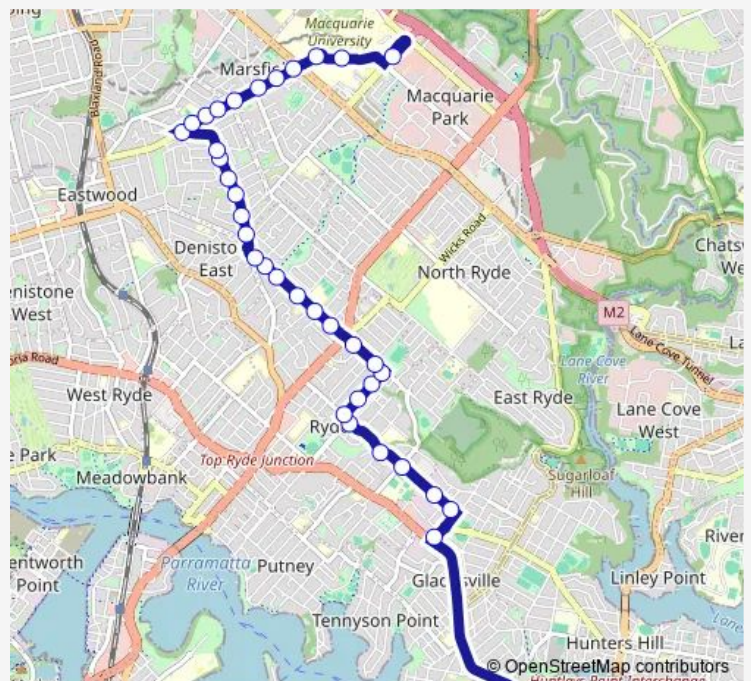

Balaclava Rd Opp Lincoln St

Irene Park, Balaclava Rd

Rotary Park, North Rd

North Rd After Threlfall St

North Rd Opp Fonti St

North Rd Before Alison St

North Rd At Woorang St

North Rd Opp Banksia St

14 Tallwood Av

Tallwood Av Before Bridge Rd

Bridge Rd Opp Watts Rd

Bridge Rd Opp Olive St

Bridge Rd At Patricia St

Bridge Rd After Brendon St

Route schedule

Macquarie Centre, Stand A — Riverside Girls High School, Huntleys Point Rd, Stand 1

Monday 08:05

Tuesday 08:05

Wednesday 08:05

Thursday 08:05

Friday 08:05

Saturday —

Sunday —

Route info

Direction: Macquarie Centre, Stand A

Stops: 52

Trip Duration: 0 hour 37 min

563w — Riverside Girls High to Macquarie Centre

Bridge Rd At Flinders Rd

Bridge Rd At Eastview Av

Twin Rd Opp Bond St

North Ryde Golf Club, Twin Rd