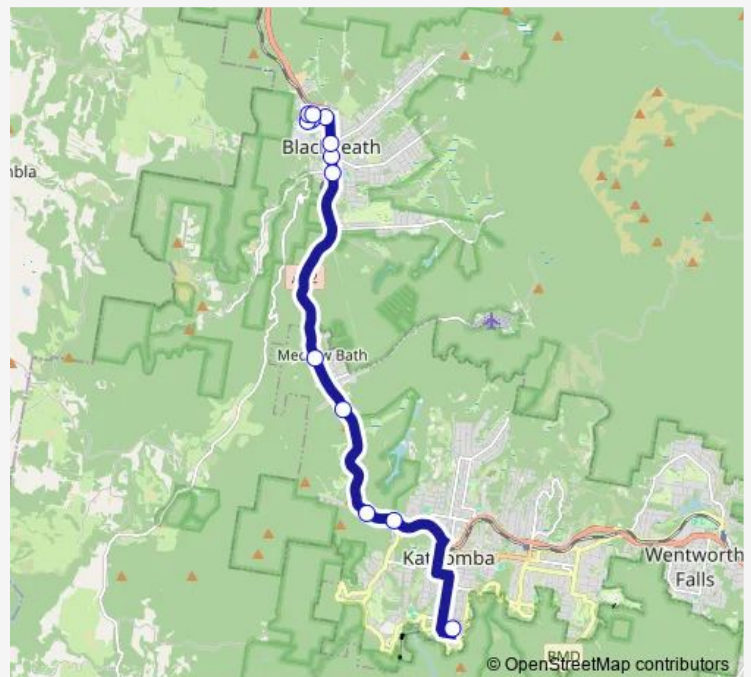

School Bus 8737 Katoomba High School to Blackheath

[Go to website](#)

Direction

Katoomba High School, Martin St — Wombat St Opp Goodare St

13 stops

[Open route schedule](#)

- Katoomba High School, Martin St
- Great Western Hwy Opp Bathurst Rd
- Bonnie Doon Reserve, Great Western Hwy
- Great Western Hwy At Foy Av
- Great Western Hwy Opp Medlow Bath Station
- Great Western Hwy Opp Blackheath Public School
- Great Western Hwy Before Bundarra St
- Blackheath Station, Great Western Hwy
- Wombat St After Station St
- Goodare St Before Thirroul Av
- Kanimbla St At Thirroul Av
- Kanimbla Rd Opp Wombat St
- Wombat St Opp Goodare St

Route schedule

Katoomba High School, Martin St — Wombat St Opp Goodare St

| | |
|-----------|-------|
| Monday | 15:17 |
| Tuesday | 15:17 |
| Wednesday | 15:17 |
| Thursday | 15:17 |
| Friday | 15:17 |
| Saturday | — |
| Sunday | — |

Route info

Direction: Katoomba High School, Martin St

Stops: 13

Trip Duration: 0 hour 22 min

8737 School Bus time schedules and route maps are available in an offline PDF at busmaps.com. Use the busmaps.com website to see live bus times, train schedule or subway schedule, and step-by-step directions for all public transit in Katoomba

The schedule is provided in the local timezone. Times with "(+1)" indicate departures on the next day.

PDF file created on 2025-01-16

2024 BusMaps.com - All Rights Reserved