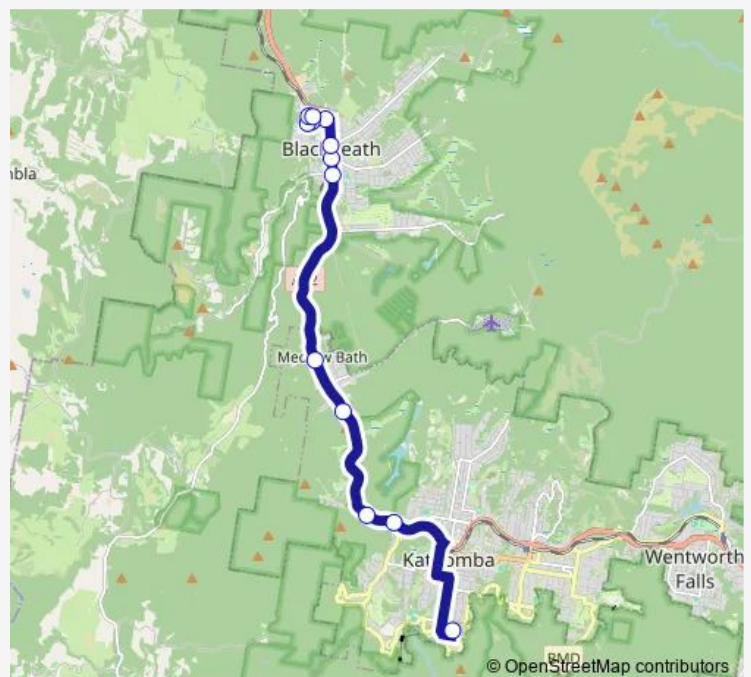

School Bus 8737 Katoomba High School to Blackheath

[Go to website](#)

Direction

Katoomba High School, Martin St — Wombat St Opp Goodare St

13 stops

[Open route schedule](#)

- Katoomba High School, Martin St
- Great Western Hwy Opp Bathurst Rd
- Bonnie Doon Reserve, Great Western Hwy
- Great Western Hwy At Foy Av
- Great Western Hwy Opp Medlow Bath Station
- Great Western Hwy Opp Blackheath Public School
- Great Western Hwy Before Bundarra St
- Blackheath Station, Great Western Hwy
- Wombat St After Station St
- Goodare St Before Thirroul Av
- Kanimbla St At Thirroul Av
- Kanimbla Rd Opp Wombat St
- Wombat St Opp Goodare St

Route schedule

Katoomba High School, Martin St — Wombat St Opp Goodare St

Monday	15:17
Tuesday	15:17
Wednesday	15:17
Thursday	15:17
Friday	15:17
Saturday	—
Sunday	—

Route info

Direction: Katoomba High School, Martin St

Stops: 13

Trip Duration: 0 hour 22 min

8737 School Bus time schedules and route maps are available in an offline PDF at busmaps.com. Use the busmaps.com website to see live bus times, train schedule or subway schedule, and step-by-step directions for all public transit in Katoomba

The schedule is provided in the local timezone. Times with "(+1)" indicate departures on the next day.

PDF file created on 2025-02-26

2024 BusMaps.com - All Rights Reserved