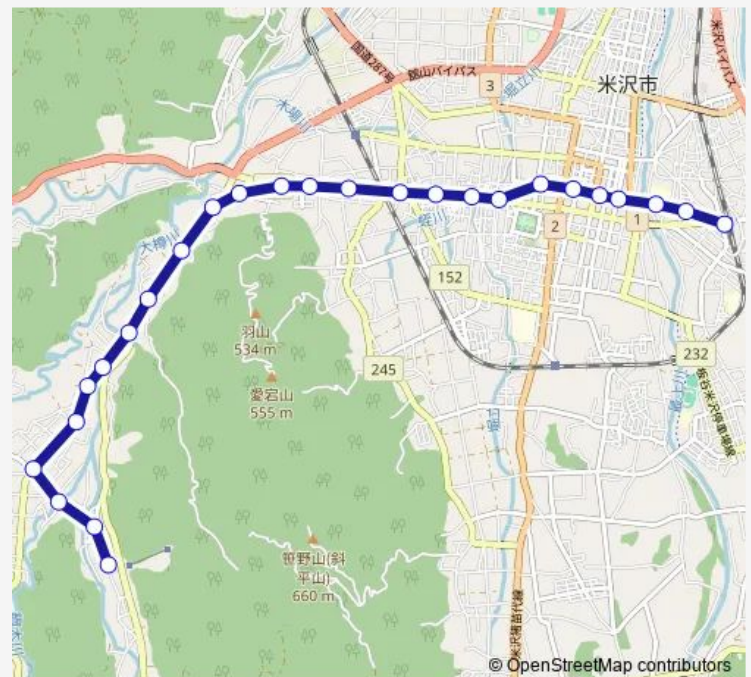

松の下

小中沢

備越

Route schedule

米沢駅前 — 駐車場前

Monday 08:05-18:35

Tuesday 08:05-18:35

Wednesday 08:05-18:35

Thursday 08:05-18:35

Friday 08:05-18:35

Saturday 08:05-17:35

Sunday 08:05-17:35

Route info

Direction: 米沢駅前

Stops: 26

Trip Duration: 0 hour 26 min

■ 米沢 (備越) 小野川

学校前

中の原

窪

小野川温泉

駐車場前

米沢 (備越) 小野川 Bus time schedules and route maps are available in an offline PDF at busmaps.com. Use the busmaps.com website to see live bus times, train schedule or subway schedule, and step-by-step directions for all public transit in Yonezawa