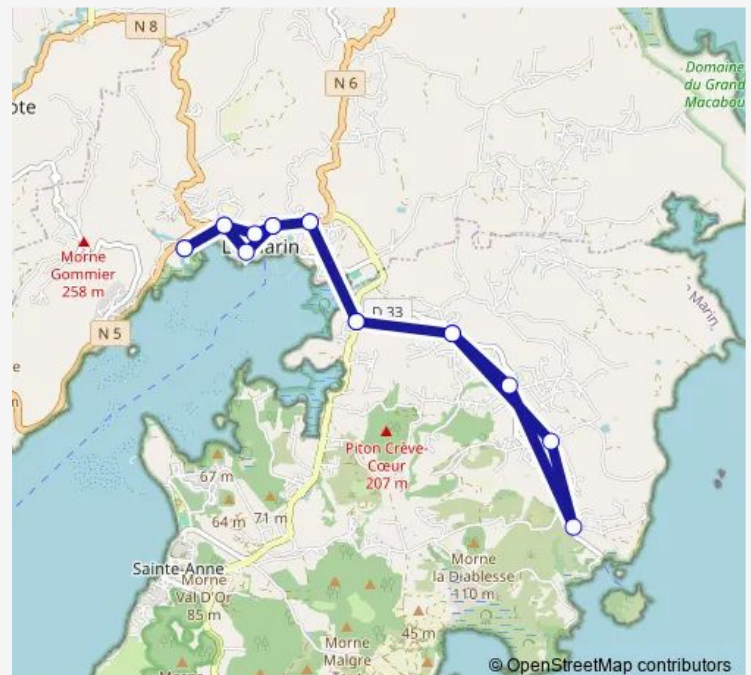

Le Marin - La Agnès

Le Marin - Centre Culturel

Le Marin - Rue Diaka

Le Marin - Montgérald/ Marine Bay

Le Marin - Artimer

### Route info

Direction: Le Marin - Artimer

Stops: 17

Trip Duration: 0 hour 55 min

## Direction

Le Marin - Artimer — Le Marin - Artimer

20 stops

[Open route schedule](#)

Le Marin - Artimer

Le Marin - Montgérald/ Marine Bay

Le Marin - Place Joffre/ Eglise

Le Marin - Centre Culturel

## Route info

Direction: Le Marin - Artimer

Stops: 20

Trip Duration: 0 hour 55 min

L-26 Bus time schedules and route maps are available in an offline PDF at [busmaps.com](http://busmaps.com). Use the [busmaps.com](http://busmaps.com) website to see live bus times, train schedule or subway schedule, and step-by-step directions for all public transit in Le Marin