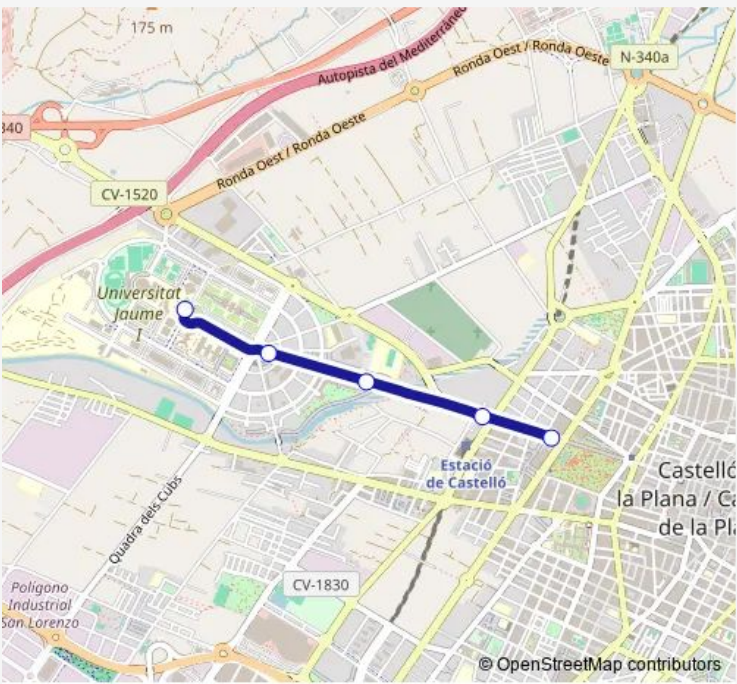

Bus T4 UJI – Parc Ribalta

[Go to website](#)

Direction
 UJI (Ágora) [Castelló de la Plana] — Pas. Morella – Parc Ribalta [Castelló de la Plana]
 5 stops
[Open route schedule](#)

- UJI (Ágora) [Castelló de la Plana]
- Raval universitari [Castelló de la Plana]
- Pont Segle XXI [Castelló de la Plana]
- Estació Intermodal (Tram) [Castelló de la Plana]
- Pas. Morella – Parc Ribalta [Castelló de la Plana]

Route schedule
 UJI (Ágora) [Castelló de la Plana] — Pas. Morella – Parc Ribalta [Castelló de la Plana]

Monday	07:30-15:18
Tuesday	07:30-15:18
Wednesday	07:30-15:18
Thursday	07:30-15:18
Friday	07:30-15:18
Saturday	—
Sunday	—

Route info
 Direction: UJI (Ágora) [Castelló de la Plana]
 Stops: 5
 Trip Duration: 0 hour 7 min

T4 Bus time schedules and route maps are available in an offline PDF at busmaps.com. Use the busmaps.com website to see live bus times, train schedule or subway schedule, and step-by-step directions for all public transit in Castello de la Plana

The schedule is provided in the local timezone. Times with "(+1)" indicate departures on the next day.

PDF file created on 2025-01-16

2024 BusMaps.com - All Rights Reserved