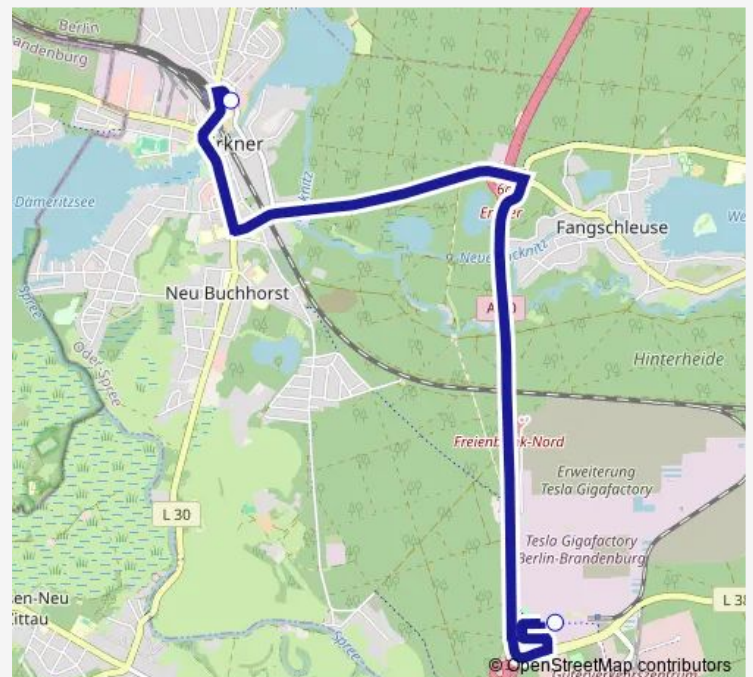

Bus T4

[Go to website](#)

Direction

Fangschleuse, Tesla Süd Bhf — S Erkner Bhf/Zob

2 stops

[Open route schedule](#)

Fangschleuse, Tesla Süd Bhf

S Erkner Bhf/Zob

Route schedule

Fangschleuse, Tesla Süd Bhf — S Erkner Bhf/Zob

Monday	—
Tuesday	—
Wednesday	—
Thursday	—
Friday	—
Saturday	05:28-22:48
Sunday	05:28-22:48

Route info

Direction: Fangschleuse, Tesla Süd Bhf

Stops: 2

Trip Duration: 0 hour 11 min

■ T4

Direction

S Erkner Bhf/Zob — Fangschleuse, Tesla Süd Bhf

2 stops

[Open route schedule](#)

S Erkner Bhf/Zob

Fangschleuse, Tesla Süd Bhf

Route schedule

S Erkner Bhf/Zob — Fangschleuse, Tesla Süd Bhf

Monday	—
Tuesday	—
Wednesday	—
Thursday	—
Friday	—
Saturday	05:09-22:29
Sunday	05:09-22:29

Route info

Direction: S Erkner Bhf/Zob

Stops: 2

Trip Duration: 0 hour 11 min