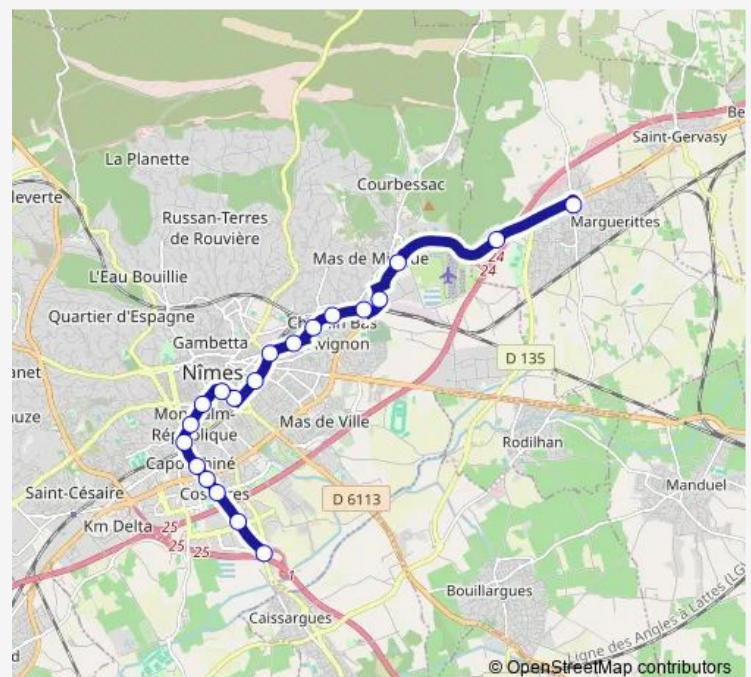

MAS DE Vignolles

Parking Relais A54

Route schedule

LA Glaciere — Parking Relais A54

Monday 05:36-20:25

Tuesday 05:36-20:25

Wednesday 05:36-20:25

Thursday 05:36-20:25

Friday 05:36-20:25

Saturday 05:57-20:23

Sunday —

Route info

Direction: LA Glaciere

Stops: 20

Trip Duration: 0 hour 44 min

T4 — Marguerittes - Caissargues

Direction

Parking Relais A54 — LA Glaciere

20 stops

[Open route schedule](#)

Parking Relais A54

MAS DE Vignolles

Costieres Parnasse

Nemausa