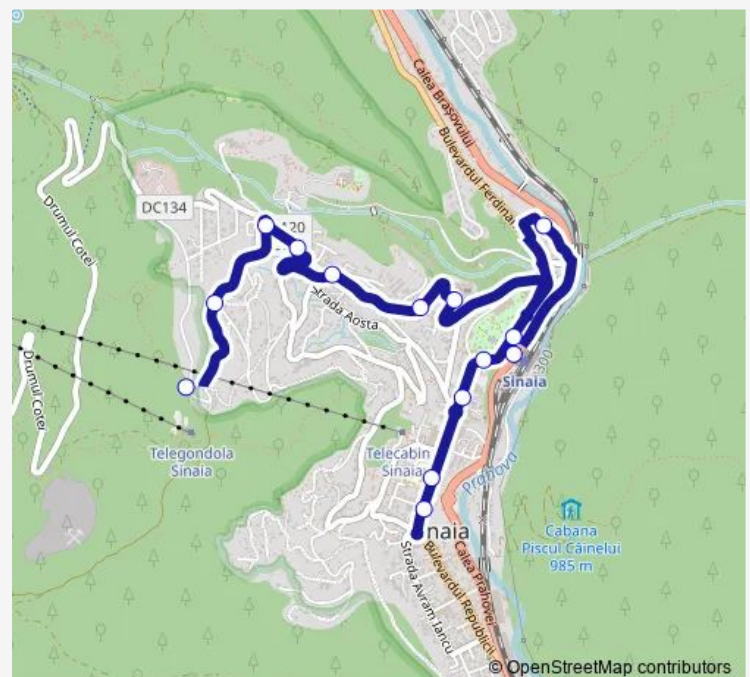

### Route schedule

Gara — Gondola Sinaia

Monday	08:50-17:10
Tuesday	08:50-17:10
Wednesday	08:50-17:10
Thursday	08:50-17:10
Friday	08:50-17:10
Saturday	08:50-17:10
Sunday	08:50-17:10

### Route info

Direction: Gara

Stops: 14

Trip Duration: 0 hour 20 min

## Route info

Direction: Gondola Sinaia

Stops: 11

Trip Duration: 0 hour 39 min

## Route schedule

Gondola Sinaia — Platou Izvor

Monday	11:31-17:40
Tuesday	11:31-17:40
Wednesday	11:31-17:40
Thursday	11:31-17:40
Friday	11:31-17:40
Saturday	11:31-17:40
Sunday	11:31-17:40