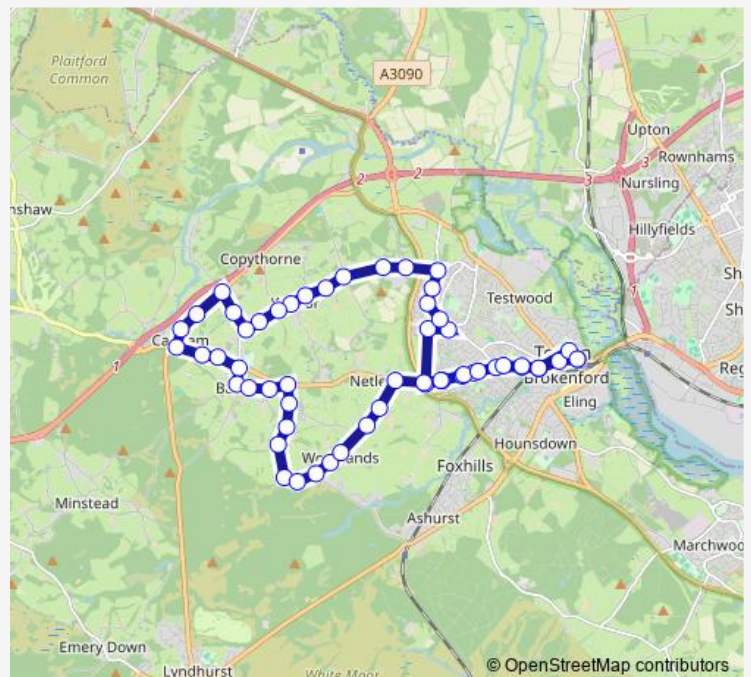

Thursday 10:00-14:00

Friday —

Saturday —

Sunday —

Route info

Direction: St Therasas Church

Stops: 56

Trip Duration: 0 hour 50 min