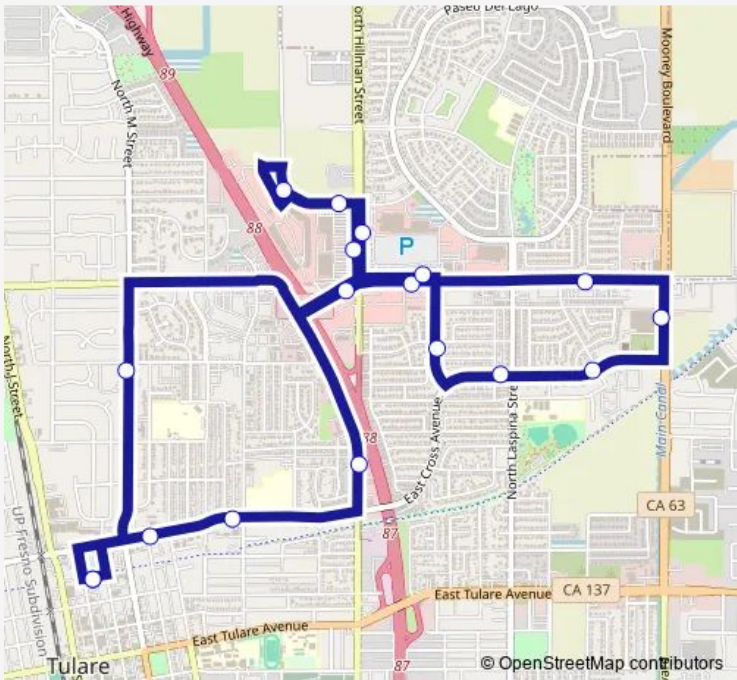

**Bus T4 Northeast Tulare**

[Go to website](#)

**Direction**  
 Tulare Transit Center — Tulare Transit Center  
 18 stops  
[Open route schedule](#)

- Tulare Transit Center
- Cross Ave and N St
- Baptist Church (Cross Ave and Cherry St)
- Blackstone Apt.
- Prosperity Ave and Hillman St
- Prosperity Ave at Cvs
- Prosperity Ave- Tractor Supply
- Target (Prosperity Ave and Mooney Blvd)
- Cross Ave and Lincoln St
- Cross Ave and Jefferson St
- Brentwood St between Baywood and Hillcrest
- Prosperity Ave- Chilis
- Walmart
- Hillman St and E. Prosperity Ave (Walmart)
- Tulare Outlet Mall
- Leland Ave and Hillman St
- Merrit Ave and M St
- Tulare Transit Center

Route schedule  
 Tulare Transit Center — Tulare Transit Center

Monday	07:00-19:00
Tuesday	07:00-19:00
Wednesday	07:00-19:00
Thursday	07:00-19:00
Friday	07:00-19:00
Saturday	07:00-19:00
Sunday	08:00-17:00

Route info  
 Direction: Tulare Transit Center  
 Stops: 18  
 Trip Duration: 0 hour 34 min

T4 — Northeast Tulare **BusMaps**

T4 Bus time schedules and route maps are available in an offline PDF at [busmaps.com](https://busmaps.com). Use the [busmaps.com](https://busmaps.com) website to see live bus times, train schedule or subway schedule, and step-by-step directions for all public transit in Visalia

The schedule is provided in the local timezone. Times with "(+1)" indicate departures on the next day.

PDF file created on 2025-02-26

2024 BusMaps.com - All Rights Reserved