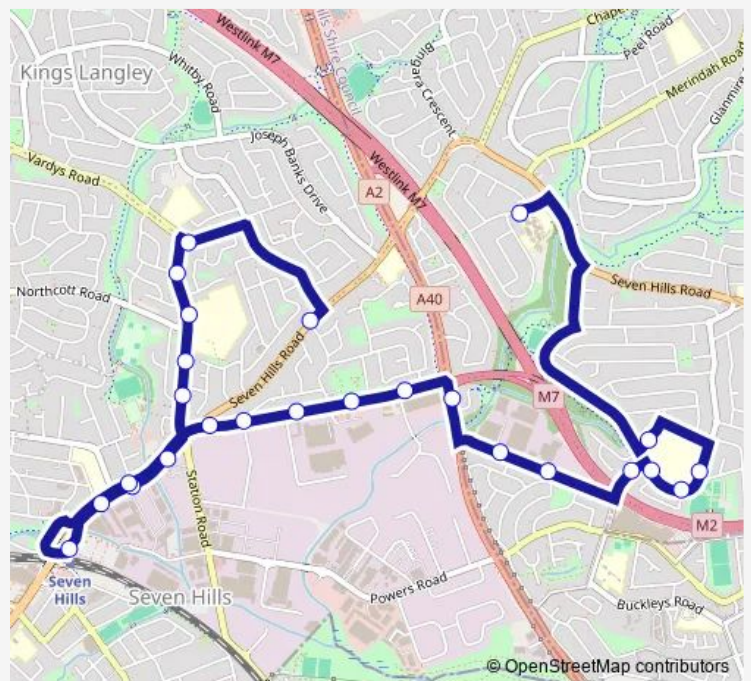

# School Bus 8024 Lalor Park PS to Matthew Pearce PS via Seven Hills

[Go to website](#)

**Direction**

Seven Hills Rd Opp Monaro St — Matthew Pearce Public School, Astoria Park Rd

25 stops

[Open route schedule](#)

- Seven Hills Rd Opp Monaro St
- Botany Bvd Before Johnson Av
- Johnson Av Opp Lowry Rd
- Seven Hills High School, Johnson Av
- Johnson Av Before Adina St
- Johnson Av Opp Pineleigh Rd
- Prospect Hwy After Station Rd
- Prospect Hwy Opp Lucas Rd
- Prospect Hwy Opp Hope St
- Seven Hills Station, Stand A
- Prospect Hwy After Lucas Rd
- Abbott Rd At Seven Hills Rd
- 21 Abbott Rd
- Abbott Rd Opp Stanton Rd
- Abbott Rd Before Chopin St
- Abbott Rd Opp Foundry Rd
- Old Windsor Rd Before Sierra Pl
- Gibbon Rd Opp Simon St
- Gibbon Rd Opp Hilary St
- Langdon Rd Before Baulkham Hills Rd

**Route schedule**

Seven Hills Rd Opp Monaro St — Matthew Pearce Public School, Astoria Park Rd

Monday	07:43
Tuesday	07:43
Wednesday	07:43
Thursday	07:43
Friday	07:43
Saturday	—
Sunday	—

**Route info**

Direction: Seven Hills Rd Opp Monaro St

Stops: 25

Trip Duration: 0 hour 37 min

Model Farms High School, Gooden Dr

Gooden Dr Opp Lambert Cres

Gooden Dr Opp Kanili Av

Model Farms High School, Redmond Av

Matthew Pearce Public School, Astoria Park Rd