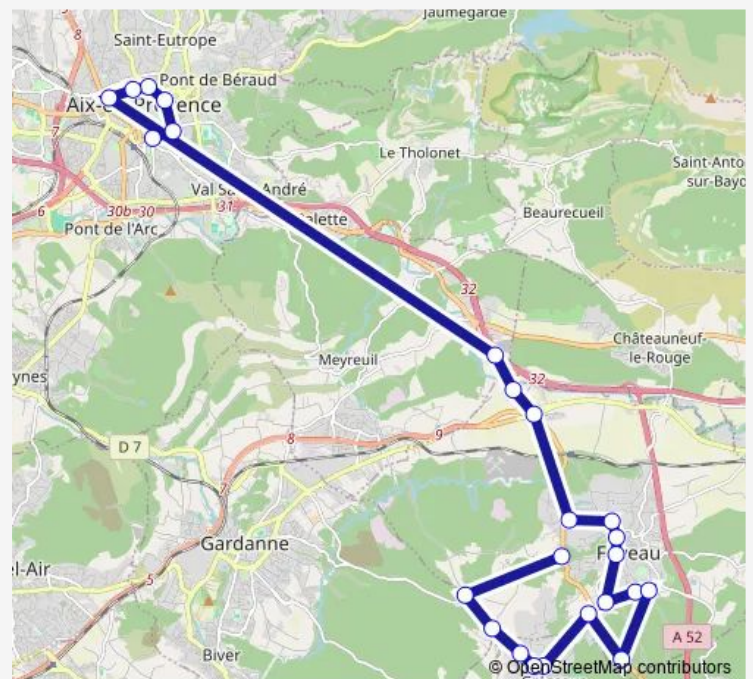

Route schedule

Les Laouvas — Silvacane

Monday 07:50

Tuesday 07:50

Wednesday 07:50

Thursday 07:50

Friday 07:50

Saturday —

Sunday —

Route info

Direction: Les Laouvas

Stops: 18

Trip Duration: 0 hour 50 min

1800 — Fuveau - Aix

Direction

Nativité - Grassie — Rimbaud

32 stops

[Open route schedule](#)

Nativité - Grassie

ADM Zola

Bachasson

Les Rosiers

La Barque

La Grande Bastide