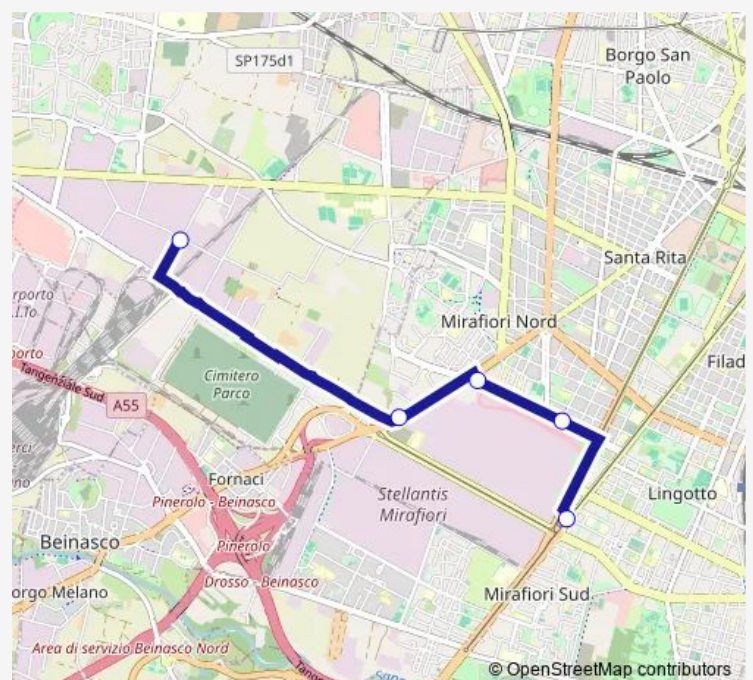

Saturday 05:30-13:30

Sunday —

**Route info**

Direction: Fermata 149 - Caio Mario Capolinea

Stops: 5

Trip Duration: 0 hour 15 min

### Direction

Fermata 686 - S.Paolo — Fermata 149 - Caio Mario Capolinea

6 stops

[Open route schedule](#)

Fermata 686 - S.Paolo

Fermata 2238 - Orbassano

Fermata 301 - Orbassano C.11

Fermata 5058 - CATTANEO EST CAPOLINEA

Fermata 142 - TAZZOLI C. 2

Fermata 149 - Caio Mario Capolinea

### Route info

Direction: Fermata 686 - S.Paolo

Stops: 6

Trip Duration: 0 hour 15 min

1800 Bus time schedules and route maps are available in an offline PDF at [busmaps.com](http://busmaps.com). Use the [busmaps.com](http://busmaps.com) website to see live bus times, train schedule or subway schedule, and step-by-step directions for all public transit in Turin