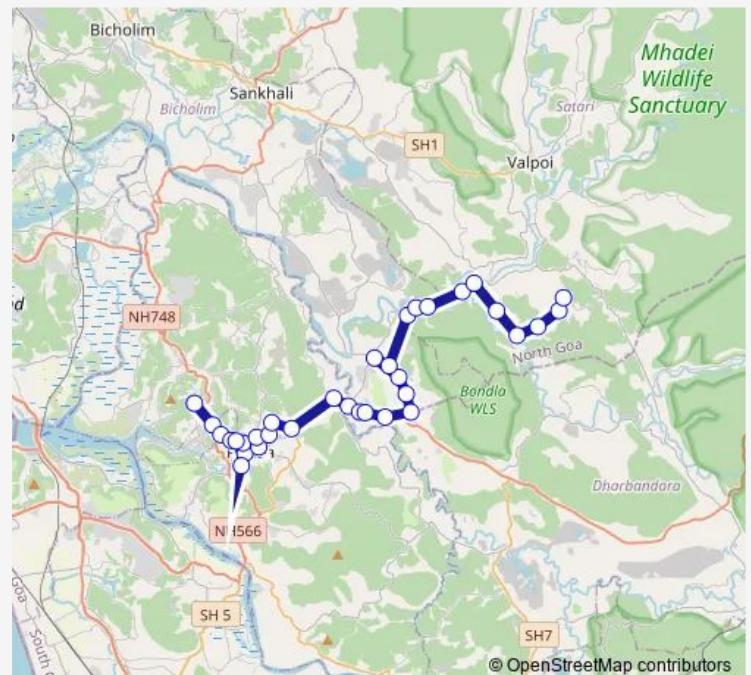

Bus PNJ72 FMD ENG CLG - Maingine via Ponda

[Go to website](#)

Direction

Goa Engineering College, Ponda — Maingine

34 stops

[Open route schedule](#)

Goa Engineering College, Ponda

Farmagudi

GVM's Collage Ponda

Ponda Fire Station

Old Bus Stand Ponda

Ponda Tisk

Ponda RTO Office

Ponda KTC Bus Stand

Safa Masjid

Ponda Market

Curti-Savitri Hall

Upper Bazar

Goa Dairy, Curti

Curti

Khandepar

Chowgule Workshop

Holy Cross

Nestle

M.R.F.

Usgao Tisk

Kelini

Route schedule

Goa Engineering College, Ponda — Maingine

Monday 13:45

Tuesday 13:45

Wednesday 13:45

Thursday 13:45

Friday 13:45

Saturday 13:45

Sunday 13:45

Route info

Direction: Goa Engineering College, Ponda

Stops: 34

Trip Duration: 1 hour 0 min

PNJ72 — FMD ENG CLG - Maingine via Ponda

BusMaps