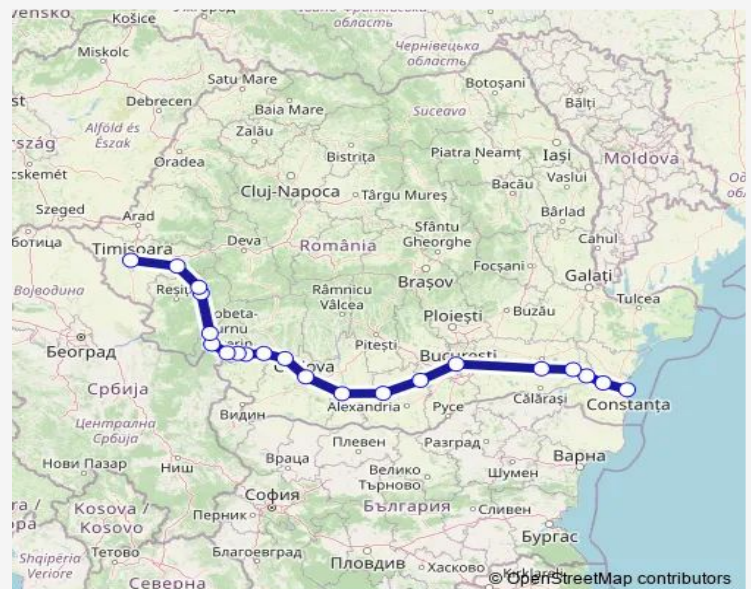

Prunișor Hm.

Balota

Drobeta Tr. Severin

Orșova

Băile Herculane

Valea Timișului Hm.

## Route schedule

Constanța — Timișoara Nord

Monday 21:40

Tuesday 21:40

Wednesday 21:40

Thursday 21:40

Friday 21:40

Saturday 21:40

## Route info

Direction: Constanța

Stops: 21

Trip Duration: 13 hour 3 min

Caransebeș

Lugoj

Timișoara Nord

IR-N: Constanța - Timișoara Nord Rail time schedules and route maps are available in an offline PDF at [busmaps.com](https://busmaps.com). Use the [busmaps.com](https://busmaps.com) website to see live bus times, train schedule or subway schedule, and step-by-step directions for all public transit in Strehaia