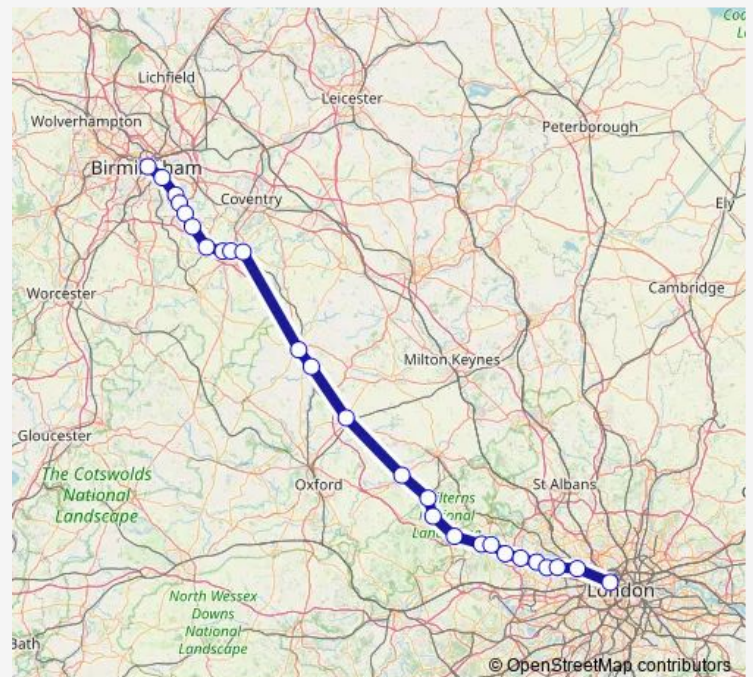

Thursday —

Friday —

Saturday 09:55-15:55

Sunday —

Route info

Direction: Birmingham Moor Street

Stops: 22

Trip Duration: 2 hour 22 min

08:34

Sunday

—

Route info

Direction: Birmingham Moor Street

Stops: 22

Trip Duration: 2 hour 37 min

Direction

26 stops

[Open route schedule](#)

Birmingham Moor Street

Tyseley

Solihull

Widney Manor

Dorridge

Lapworth

Thursday 05:15-19:17

Friday 05:15-19:17

Saturday 06:15-21:18

Sunday 08:25-21:18

Route info

Direction: Birmingham Moor Street

Stops: 26

Trip Duration: 2 hour 35 min