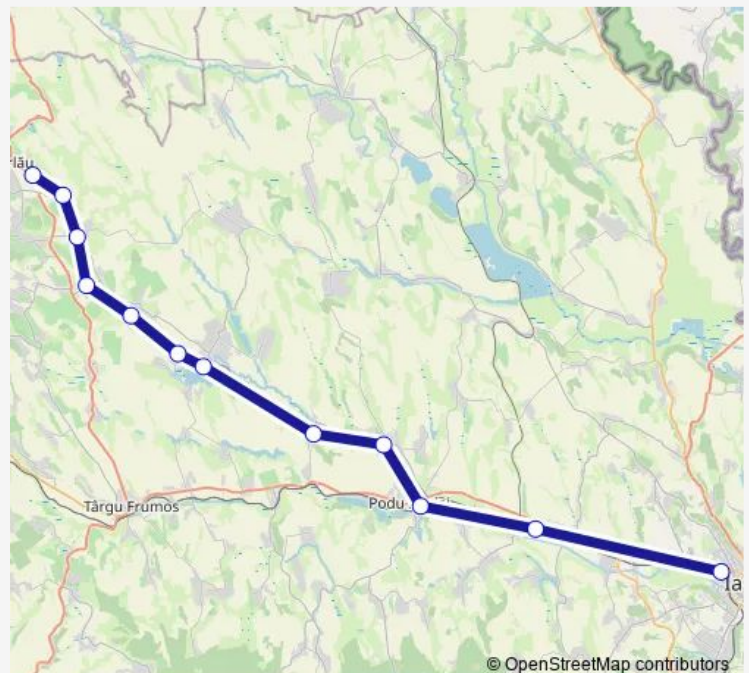

Rail R: Iași - Hârlău R: Iași - Lețcani - Podu Iloaiei - Erbiceni h. - Spinoasa h. - Belcești Hm. - Podu Ulmi h. - Hodora h. - Cotnari h. - Ceplenița h. - Bădeni h. - Hârlău

[Go to website](#)

Direction

Belcești Hm.

Podu Ulmi h.

Hodora h.

Cotnari h.

Ceplenița h.

Bădeni h.

Hârlău

Route schedule

Iași — Hârlău

Monday 05:28-21:00

Tuesday 05:28-21:00

Wednesday 05:28-21:00

Thursday 05:28-21:00

Friday 05:28-21:00

Saturday 05:28-21:00

Sunday 05:28-21:00

Route info

Direction: Iași

Stops: 12

Trip Duration: 1 hour 44 min

■ R: Iași - Hârlău — R: Iași - Lețcani - Podu Iloaiei - Erbiceni h. - Spinoasa h. - Belcești Hm. - Podu Ulmi h. - ...

R: Iași - Hârlău Rail time schedules and route maps are available in an offline PDF at busmaps.com. Use the busmaps.com website to see live bus times, train schedule or subway schedule, and step-by-step directions for all public transit in Cotnari