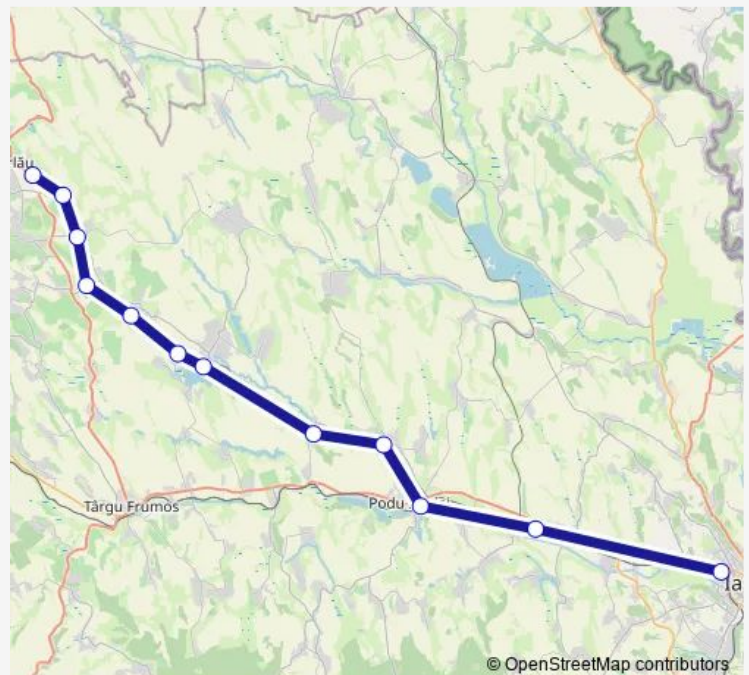

Rail R: Iași - Hârlău R: Iași - Lețcani - Podu Iloaiei - Erbiceni h. - Spinoasa h. - Belcești Hm. - Podu Ulmi h. - Hodora h. - Cotnari h. - Ceplenița h. - Bădeni h. - Hârlău

[Go to website](#)

Direction

Belcești Hm.

Podu Ulmi h.

Hodora h.

Cotnari h.

Ceplenița h.

Bădeni h.

Hârlău

Route schedule

Iași — Hârlău

Monday 05:28-21:00

Tuesday 05:28-21:00

Wednesday 05:28-21:00

Thursday 05:28-21:00

Friday 05:28-21:00

Saturday 05:28-21:00

Sunday 05:28-21:00

Route info

Direction: Iași

Stops: 12

Trip Duration: 2 hour 2 min

■ R: Iași - Hârlău — R: Iași - Lețcani - Podu Iloaiei - Erbiceni h. - Spinoasa h. - Belcești Hm. - Podu Ulmi h. - ... **BusMaps**

R: Iași - Hârlău Rail time schedules and route maps are available in an offline PDF at busmaps.com. Use the busmaps.com website to see live bus times, train schedule or subway schedule, and step-by-step directions for all public transit in Cotnari