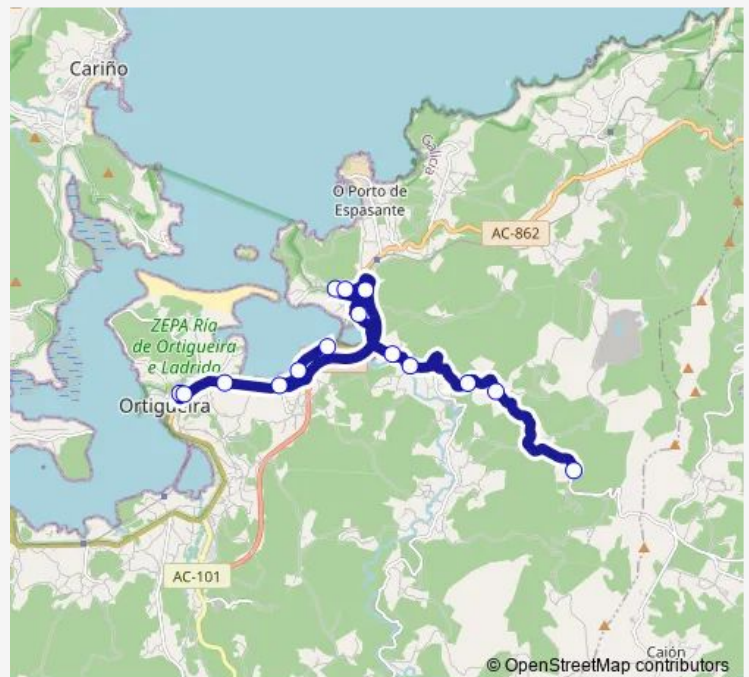

Wednesday 09:00

Thursday —

Friday 09:00

Saturday —

Sunday —

Route info

Direction: Montecalvelo

Stops: 15

Trip Duration: 0 hour 25 min

■ XG884011 — Ortigueira-Montecalvelo

Direction

Ortigueira — Montecalvelo

15 stops

[Open route schedule](#)

Ortigueira

Ceip José María Lage