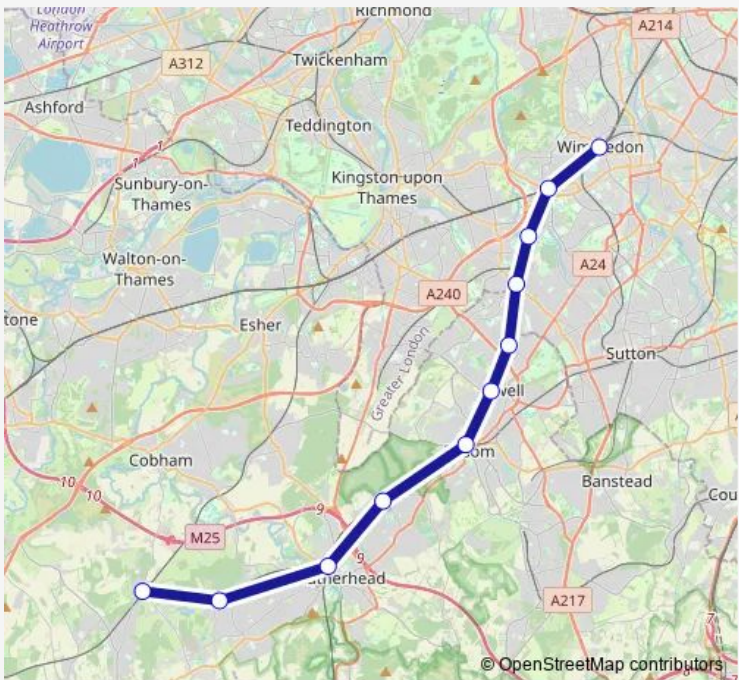

## Rail Replacement Bus Service Sw:Wim->Eff SW replacement bus service from WIM to Eff

[Go to website](#)

**Direction**  
Wimbledon — Effingham Junction

11 stops

[Open route schedule](#)

- Wimbledon
- Raynes Park
- Motspur Park
- Worcester Park
- Stoneleigh
- Ewell West
- Epsom
- Ashtead
- Leatherhead
- Bookham
- Effingham Junction

Route schedule  
Wimbledon — Effingham Junction

Monday	—
Tuesday	—
Wednesday	—
Thursday	—
Friday	—
Saturday	—
Sunday	06:07

Route info

Direction: Wimbledon

Stops: 11

Trip Duration: 1 hour 26 min

■ Sw:Wim->Eff — SW replacement bus service from WIM to Eff **BusMaps**