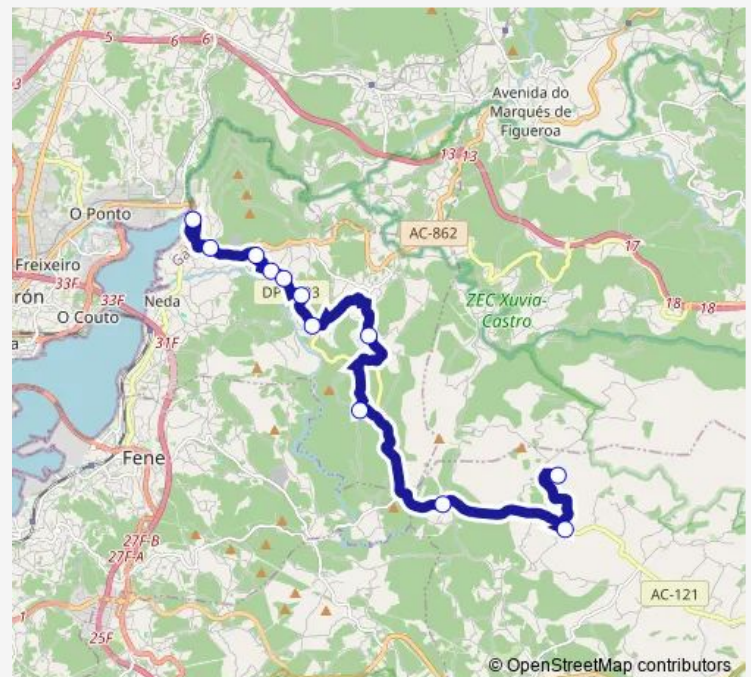

IES Fernando Esquíó

Route schedule

A Grua — IES Fernando Esquíó

Monday	07:50
Tuesday	07:50-15:40
Wednesday	07:50
Thursday	—
Friday	07:50
Saturday	—
Sunday	—

Route info

Direction: A Grua

Stops: 12

Trip Duration: 0 hour 30 min

■ XG872004 — IES Fernando Esquíó-A Grua

BusMaps

Direction

IES Fernando Esquío — A Grua

12 stops

[Open route schedule](#)

IES Fernando Esquío

A Mourela Alta (Pobo)