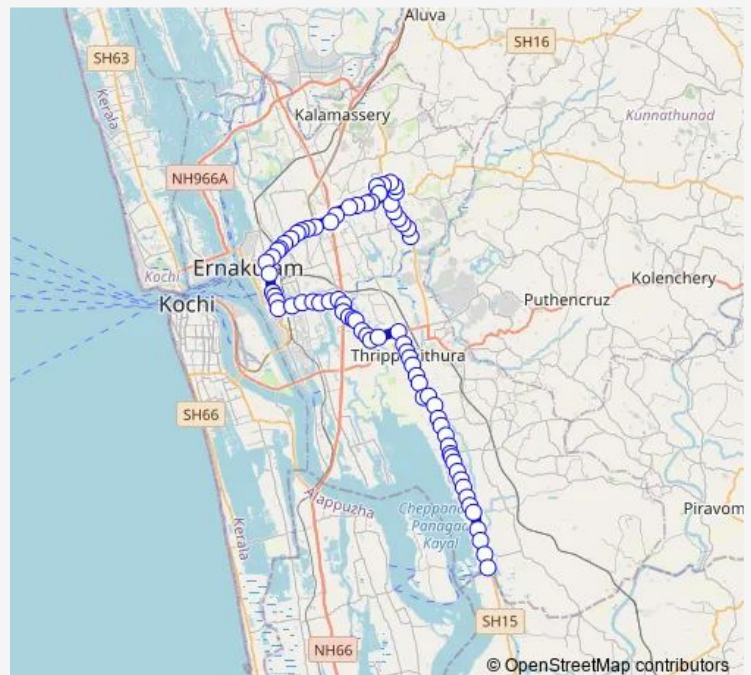

Thursday 06:00

Friday 06:00

Saturday 06:00

Sunday 06:00

Route info

Direction: Chittethukara

Stops: 75

Trip Duration: 1 hour 43 min