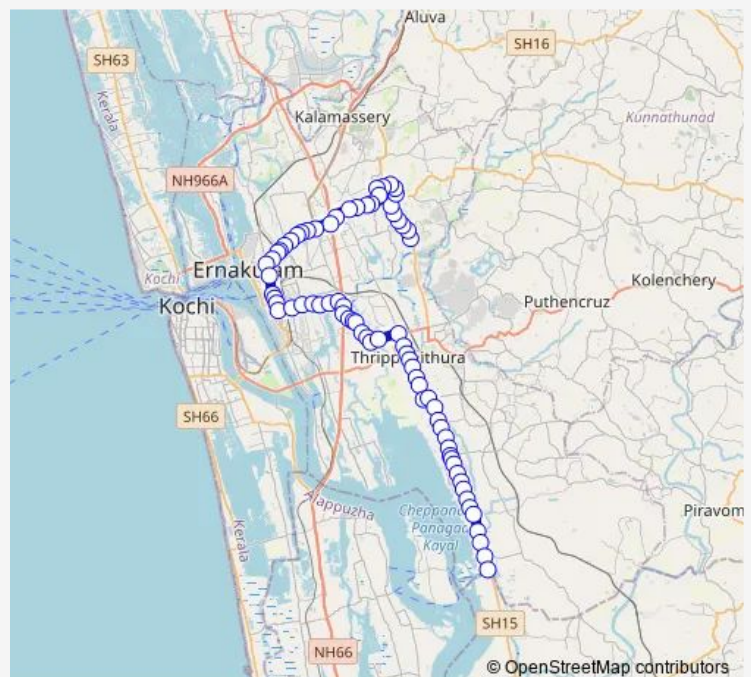

Thursday 06:00

Friday 06:00

Saturday 06:00

Sunday 06:00

Route info

Direction: Chittethukara

Stops: 75

Trip Duration: 1 hour 43 min