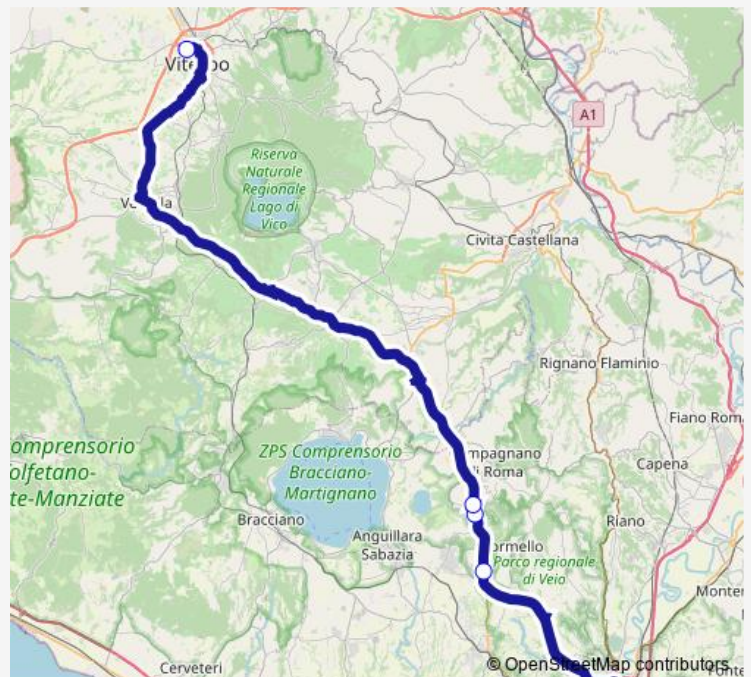

Bus BI337d Roma Saxa Rubra - Viterbo # BI337d

[Go to website](#)

Direction

Roma | Saxa Rubra Partenze # f1495 — Viterbo | Riello # f641

6 stops

[Open route schedule](#)

Roma | Saxa Rubra Partenze # f1495

Roma | Via Flaminia (Saxa Rubra) # f1496

Formello | Via Cassia (Le Rughe) # f1499

Campagnano | Via Cassia Str. Campana # f1501

Campagnano | Vvff # f7290

Viterbo | Riello # f641

Route schedule

Roma | Saxa Rubra Partenze # f1495 — Viterbo | Riello # f641

Monday	07:30-19:55
Tuesday	06:30-19:55
Wednesday	07:30-19:55
Thursday	06:30-19:55
Friday	06:30-19:55
Saturday	—
Sunday	—

Route info

Direction: Roma | Saxa Rubra Partenze # f1495

Stops: 6

Trip Duration: 1 hour 35 min

BI337d — Roma Saxa Rubra - Viterbo # BI337d

BI337d Bus time schedules and route maps are available in an offline PDF at busmaps.com. Use the busmaps.com website to see live bus times, train schedule or subway schedule, and step-by-step directions for all public transit in Vatican City