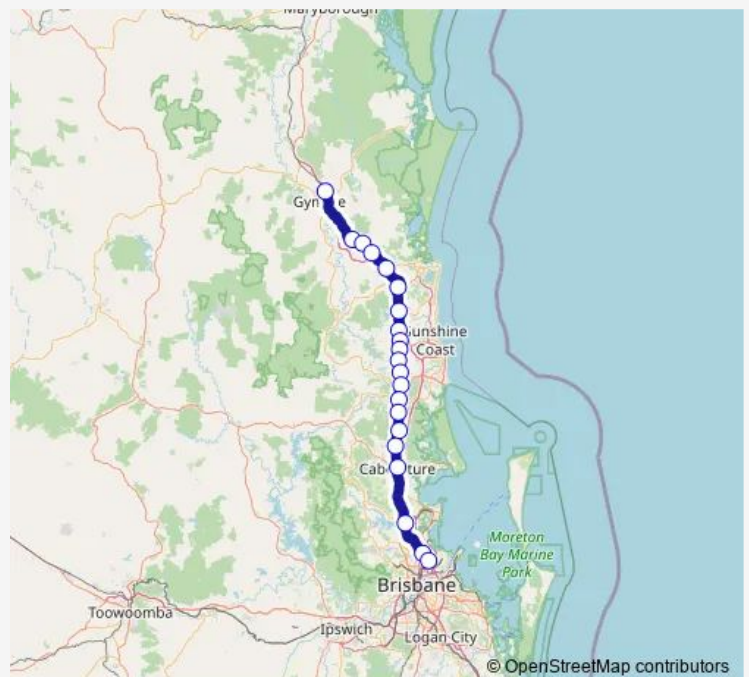

Palmwoods station, platform 1

Eudlo station, platform 1

Mooloolah station, platform 1

Landsborough station, platform 2

Beerwah station, platform 1

Glass House Mountains station, platform 1

Beerburrum station, platform 1

Elimbah station, platform 1

Caboolture station, platform 2

Petrie station, platform 4

Geebung station, platform 1

Northgate station, platform 3

Route schedule

Gympie North station, platform 1 — Northgate station, platform 3

Monday	—
Tuesday	—
Wednesday	—
Thursday	—
Friday	13:16
Saturday	—
Sunday	—

Route info

Direction: Gympie North station, platform 1

Stops: 21

Trip Duration: 2 hour 53 min

■ GYSH — Gympie North line - Shorncliffe line

## Direction

Gympie North station, platform 1 — Northgate station, platform 3

21 stops

[Open route schedule](#)

Gympie North station, platform 1

Traveston station, platform 1

Cooran station, platform 1

Pomona station, platform 1