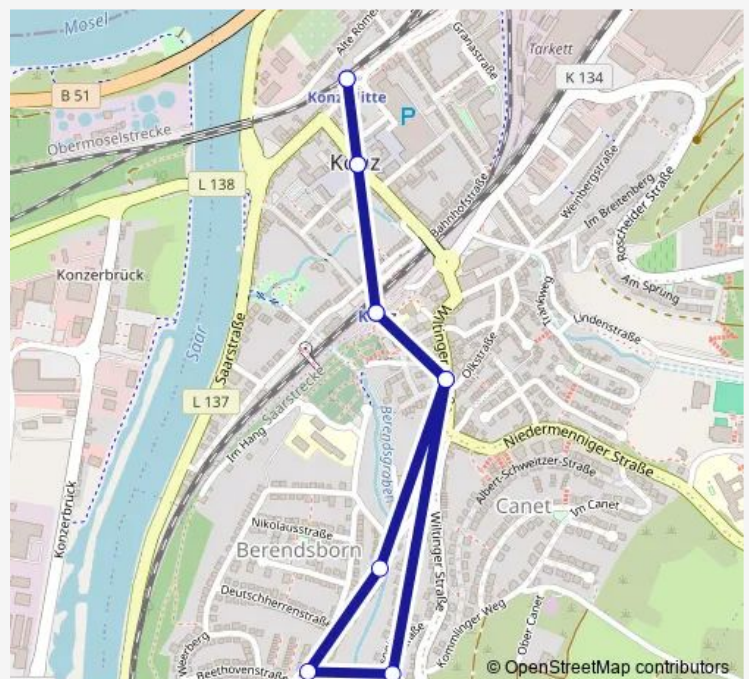

Sunday —

Route info

Direction: Hamm, Reitweg

Stops: 10

Trip Duration: 0 hour 27 min

293

BusMaps

Direction