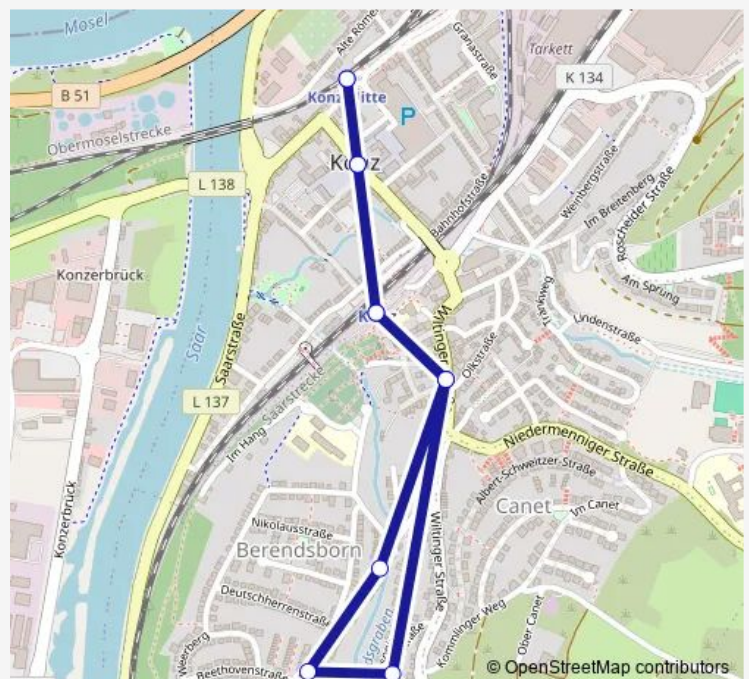

Bus 293

[Go to website](#)

Direction

Hamm, Reitweg — Konz, Bahnhof

10 stops

[Open route schedule](#)

Hamm, Reitweg

Filzen, St.-Florian-Straße

Konz, Bahnhof

Konz, Haus der Jugend

Konz, GS St. Nikolaus

Berendsborn, Hu.-Zettelm.-Str.

Berendsborn, Am Berendsborn

Berendsborn, Graf-Metternich-Straße

Konz, Haus der Jugend

Konz, Bahnhof

Route schedule

Hamm, Reitweg — Konz, Bahnhof

Monday 06:50-08:00

Tuesday 06:50-08:00

Wednesday 06:50-08:00

Thursday 06:50-08:00

Friday 06:50-08:00

Saturday —

Sunday —

Route info

Direction: Hamm, Reitweg

Stops: 10

Trip Duration: 0 hour 27 min