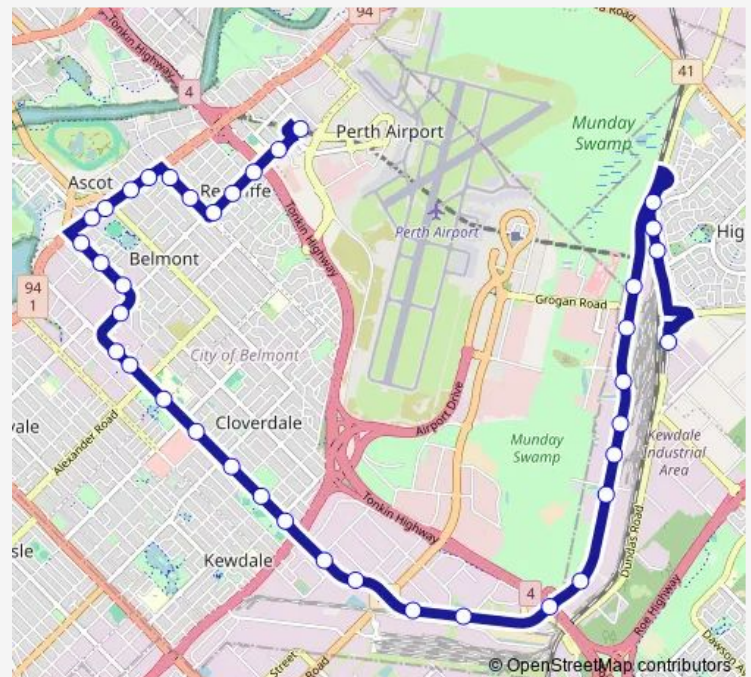

### Route schedule

High Wycombe Stn Stand 1 — Redcliffe Stn Stand 2

Monday 05:53-17:30

Tuesday 05:53-17:30

Wednesday 05:53-17:30

Thursday 05:53-17:30

Friday 05:53-17:30

Saturday —

### Route info

Direction: High Wycombe Stn Stand 1

Stops: 38

Trip Duration: 0 hour 36 min

Abernethy Rd After Alexander Rd

Abernethy Rd After Esther St

Fairbrother St After Fisher St

Belgravia St After Frederick St