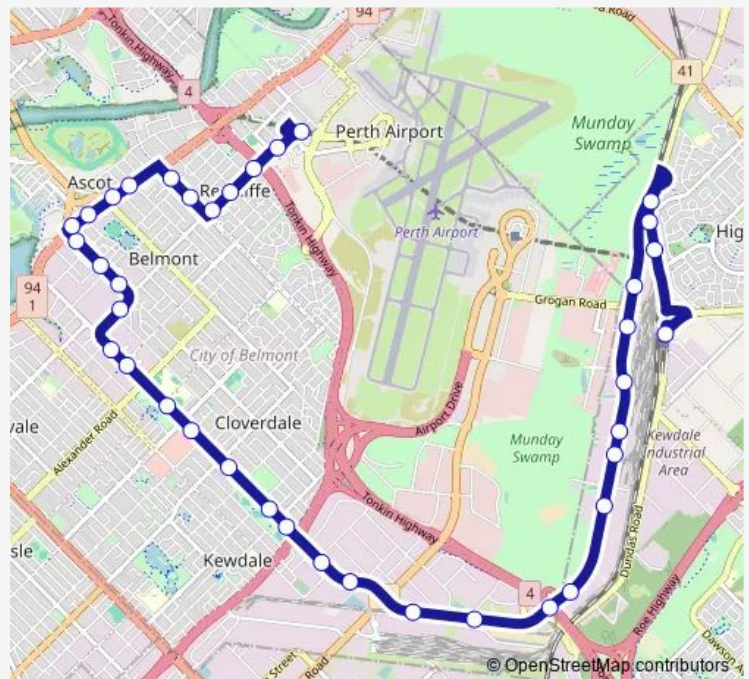

### Direction

Redcliffe Stn Stand 4 — High Wycombe Stn Stand 6

38 stops

[Open route schedule](#)

- Redcliffe Stn Stand 4
- Second St After Boulder Av
- Stanton Rd Before Morrison St
- Stanton Rd Before Manuel Cr
- Stanton Rd Before Epsom Av
- Epsom Av Before Victoria St
- Epsom Av Before Great Eastern Hwy
- Great Eastern Hwy After Leake St
- Great Eastern Hwy Before Kalgoorlie St
- Great Eastern Hwy After Hardey Rd
- Great Eastern Hwy Before Daly St
- Belgravia St After Great Eastern Hwy
- Belgravia St Before Brennan Wy
- Belgravia St Before Frederick St
- Fairbrother St Before Fisher St
- Abernethy Rd After Campbell St
- Abernethy Rd After Esther St
- Abernethy Rd After Alexander Rd
- Abernethy Rd After Beverley Rd
- Abernethy Rd After Gabriel St
- Abernethy Rd Before Scott St

### Route schedule

Redcliffe Stn Stand 4 — High Wycombe Stn Stand 6

Monday	05:31-17:44
Tuesday	05:31-17:44
Wednesday	05:31-17:44
Thursday	05:31-17:44
Friday	05:31-17:44
Saturday	—
Sunday	—

### Route info

Direction: Redcliffe Stn Stand 4

Stops: 38

Trip Duration: 0 hour 35 min

Abernethy Rd After Kew St

Abernethy Rd After Hazelhurst St

Abernethy Rd Before Chilver St

Abernethy Rd After Kewdale Rd

## Route info

Direction: High Wycombe Stn Stand 1

Stops: 38

Trip Duration: 0 hour 37 min

Belgravia St After Wheeler St

Belgravia St Before Great Eastern Hwy

Great Eastern Hwy Before Hargreaves St

Great Eastern Hwy After Daly St