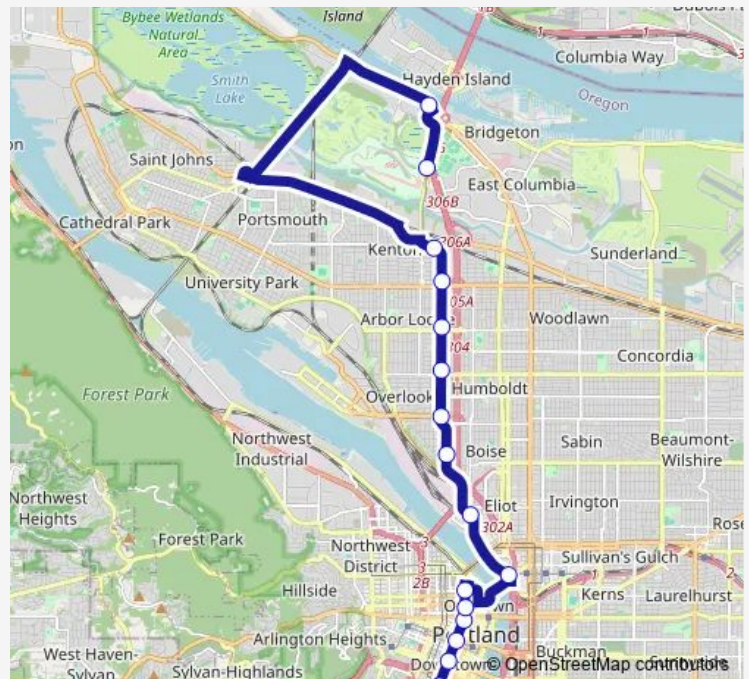

N Interstate & Rosa Parks Way

N Interstate & Russet

N Interstate & McClellan

N Marine & Pier 99 St

Delta Park/Vanport

### Route schedule

PSU Urban Center/SW 6th & Montgomery MAX Stn — Delta Park/Vanport

Monday	24:31 <sup>+1</sup>
Tuesday	24:31 <sup>+1</sup>
Wednesday	24:31 <sup>+1</sup>
Thursday	24:31 <sup>+1</sup>
Friday	24:31 <sup>+1</sup>
Saturday	24:31 <sup>+1</sup>
Sunday	24:31 <sup>+1</sup>

### Route info

Direction: PSU Urban Center/SW 6th & Montgomery MAX Stn

Stops: 16

Trip Duration: 0 hour 37 min

293 — Yellow Bus

**Direction**

N Marine &amp; Pier 99 St — PSU Urban Center/SW 5th &amp; Mill MAX Station

16 stops

[Open route schedule](#)

N Marine &amp; Pier 99 St

Delta Park/Vanport

N Interstate &amp; Denver

N Interstate &amp; Lombard

N Interstate &amp; Rosa Parks Way

N Interstate &amp; Willamette