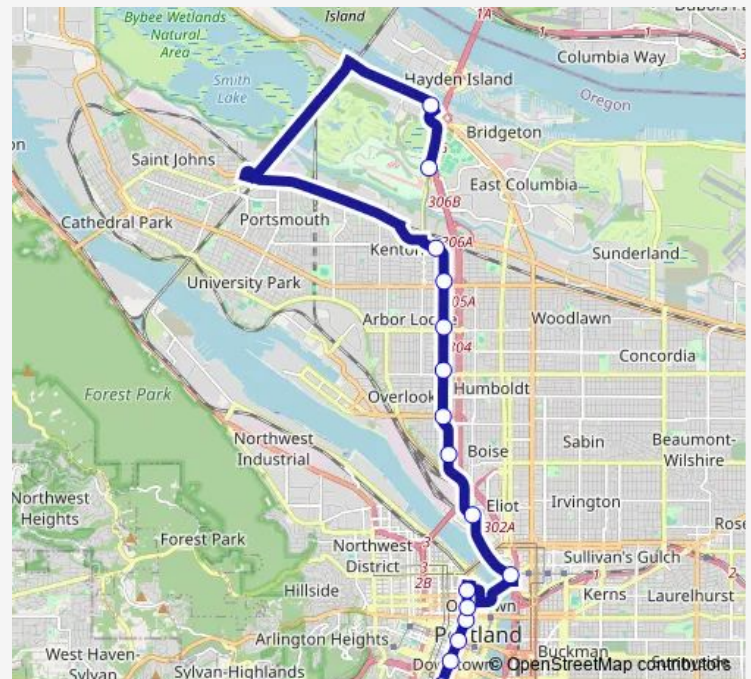

N Intersrate & Prescott

N Interstate & Church

N Interstate & Rosa Parks Way

N Interstate & Russet

N Interstate & McClellan

N Marine & Pier 99 St

Delta Park/Vanport

Route schedule

PSU Urban Center/SW 6th & Montgomery MAX Stn — Delta Park/Vanport

Monday	24:31 ⁺¹
Tuesday	24:31 ⁺¹
Wednesday	24:31 ⁺¹
Thursday	24:31 ⁺¹
Friday	24:31 ⁺¹
Saturday	24:31 ⁺¹
Sunday	24:31 ⁺¹

Route info

Direction: PSU Urban Center/SW 6th & Montgomery MAX Stn

Stops: 16

Trip Duration: 0 hour 37 min

Direction

N Marine & Pier 99 St — PSU Urban Center/SW 5th & Mill MAX Station

16 stops

[Open route schedule](#)

N Marine & Pier 99 St

Delta Park/Vanport

N Interstate & Denver

N Interstate & Lombard

N Interstate & Rosa Parks Way

N Interstate & Willamette

N Interstate & Skidmore

N Interstate & Overlook Blvd

N Interstate & Albina

N Interstate & Multnomah (Rose Quarter)