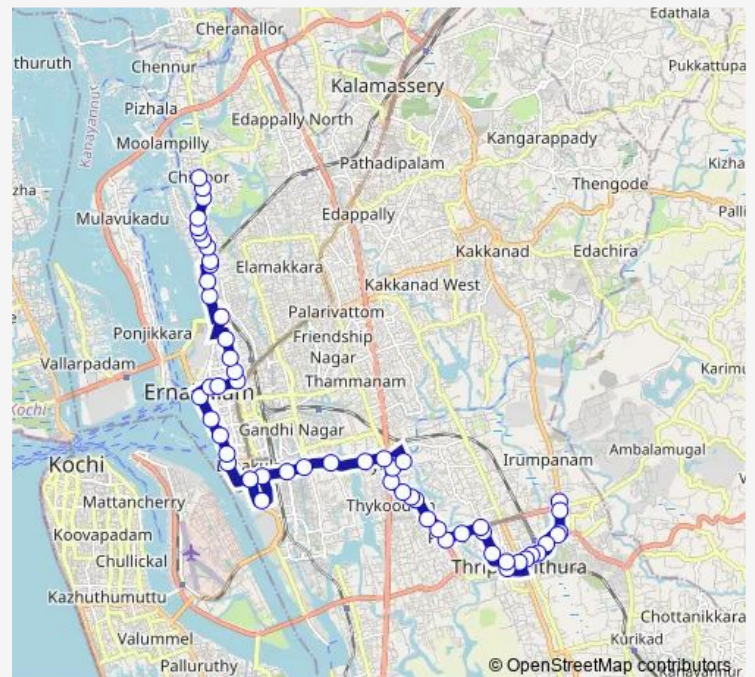

### Route schedule

Chittoor Temple — Irumpanam

Monday 06:00

Tuesday 06:00

Wednesday 06:00

Thursday 06:00

Friday 06:00

Saturday 06:00

### Route info

Direction: Chittoor Temple

Stops: 58

Trip Duration: 1 hour 3 min

■ Irumpanam ↔ Chittoor Temple

Convent Junction

Boat Jetty Junction

Hospital Junction

## Route info

Direction: Irumpanam

Stops: 56

Trip Duration: 1 hour 4 min

Janatha

Elamkulam Junction

Kadavanthra

Manorama Junction