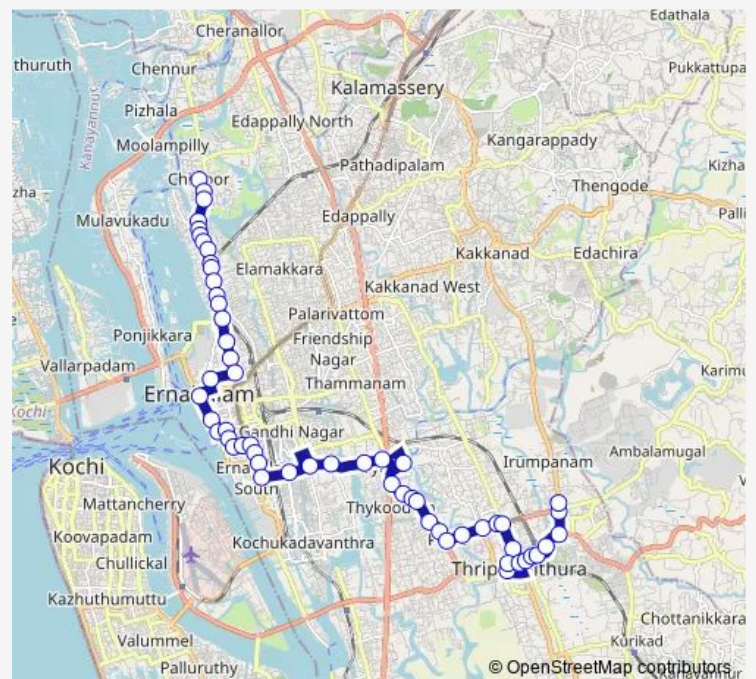

Thursday 06:00

Friday 06:00

Saturday 06:00

Sunday 06:00

Route info

Direction: Irumpnam

Stops: 56

Trip Duration: 1 hour 4 min

Irumpnam ↔ Chittoor Temple

Sub Station

Vyttila Devaswom Board

Vyttila

Vyttila Junction

Janatha

Elamkulam Junction

Kadavanthra