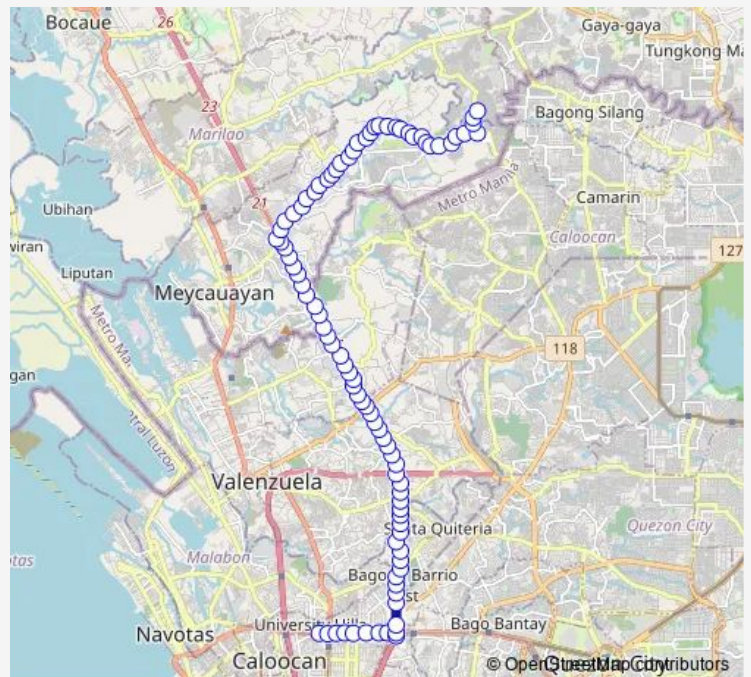

Epifanio de los Santos Avenue, Caloocan City

Andreas Bonifacio, Quezon City

North Luzon Expressway / Epifanio de los Santos Avenue Intersection, Caloocan City

North Luzon Expressway near Bonifacio Memorial Elementary School, Caloocan City

North Luzon Expressway, Caloocan City

North Luzon Expressway, Caloocan City

North Luzon Expressway, Caloocan City

North Luzon Expressway near Eternal Gardens Memorial Park, Caloocan City

North Luzon Expressway, Caloocan City

Route schedule

Lapu-lapu / Samson Road Intersection, Malabon City —  
 Metrogate Market, Un named Road, Marilao

Monday	00:00
Tuesday	00:00
Wednesday	00:00
Thursday	00:00
Friday	00:00
Saturday	00:00
Sunday	00:00

Route info

Direction: Lapu-lapu / Samson Road Intersection, Malabon City

Stops: 89

Trip Duration: 1 hour 38 min

Heritage Homes - Monumento via Nlex

North Luzon Expressway near Libis Baesa Exit, Caloocan City