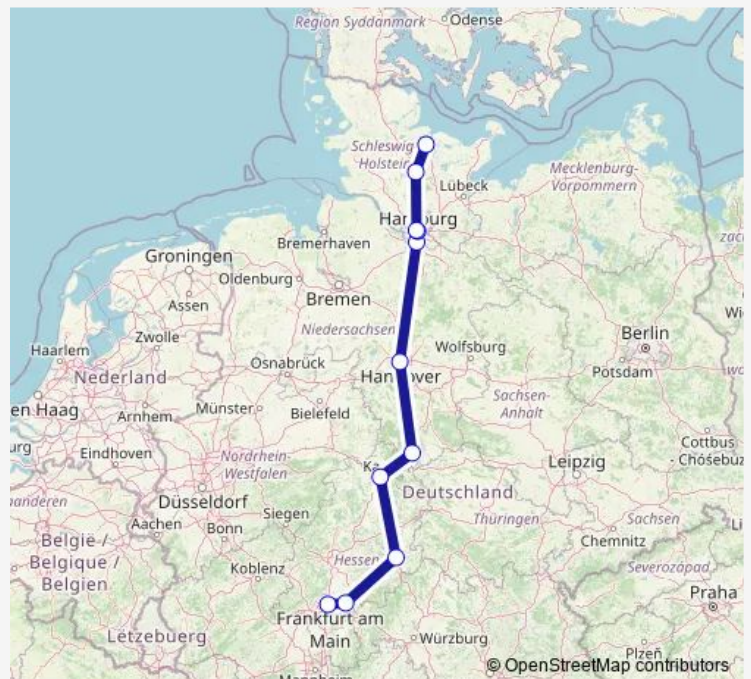

Rail ICE 1088

[Go to website](#)

Direction

Frankfurt(Main)Hbf — Kiel Hbf

11 stops

[Open route schedule](#)

Frankfurt(Main)Hbf

Hanau Hbf

Fulda

Kassel-Wilhelmshöhe

Göttingen

Hannover Hbf

Hamburg-Harburg

Hamburg Hbf

Hamburg Dammtor

Neumünster

Saturday —

Sunday —

Route info

Direction: Frankfurt(Main)Hbf

Stops: 11

Trip Duration: 5 hour 3 min

ICE 1088

BusMaps

ICE 1088 Rail time schedules and route maps are available in an offline PDF at busmaps.com. Use the busmaps.com website to see live bus times, train schedule or subway schedule, and step-by-step directions for all public transit in Hamburg