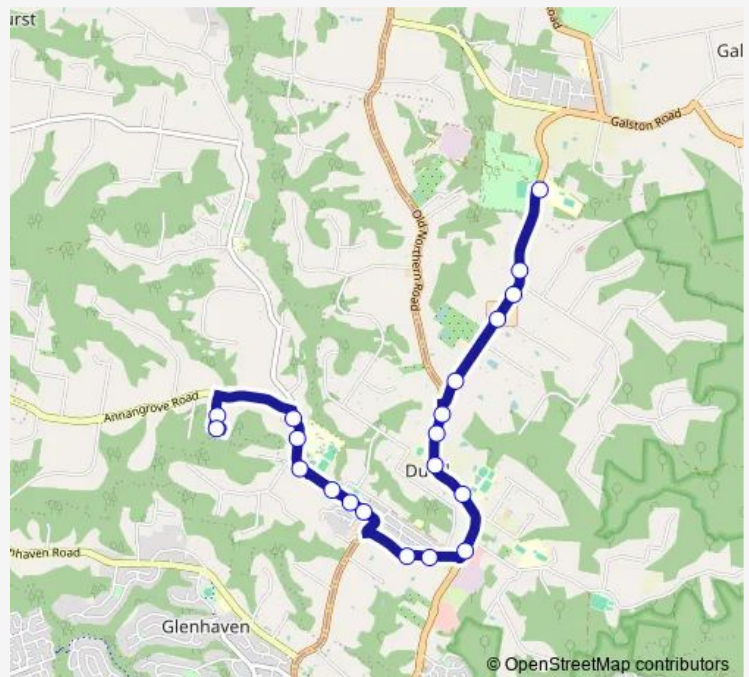

School Bus 3170 Galston HS to Marian College Kenthurst

[Go to website](#)

**Direction**

Galston High School Galston Rd — Marian Catholic College, School Grounds

20 stops

[Open route schedule](#)

- Galston High School Galston Rd
- Galston Rd Before Carters Rd
- Galston Rd After Carters Rd
- Galston Rd At Uralla Rd
- Galston Rd Opp St Judes Tce
- Old Northern Rd After Galston Rd
- St Judes Anglican Cemetery, Old Northern Rd
- Old Northern Rd Opp Dural Public School
- Redfield College, Old Northern Rd
- Old Northern Rd Before New Line Rd
- Old Northern Rd Opp Derriwong Rd
- 775 Old Northern Rd
- Kenthurst Rd After Allen Way
- Kenthurst Rd At Martin Pl
- Kenthurst Rd Opp Pellitt Lane
- Kenthurst Rd Before Sagers Rd
- Kenthurst Rd Opp Hills Grammar School
- Kenthurst Rd Opp Kenthurst Tennis Centre
- St Madeleine's Primary School, School Grounds
- Marian Catholic College, School Grounds

Route schedule

Galston High School Galston Rd — Marian Catholic College, School Grounds

Monday	08:20
Tuesday	08:20
Wednesday	08:20
Thursday	08:20
Friday	08:20
Saturday	—
Sunday	—

Route info

Direction: Galston High School Galston Rd

Stops: 20

Trip Duration: 0 hour 27 min

3170 — Galston HS to Marian College Kenthurst

3170 School Bus time schedules and route maps are available in an offline PDF at [busmaps.com](https://busmaps.com). Use the [busmaps.com](https://busmaps.com) website to see live bus times, train schedule or subway schedule, and step-by-step directions for all public transit in Parramatta

The schedule is provided in the local timezone. Times with "(+1)" indicate departures on the next day.

PDF file created on 2025-01-16

2024 BusMaps.com - All Rights Reserved