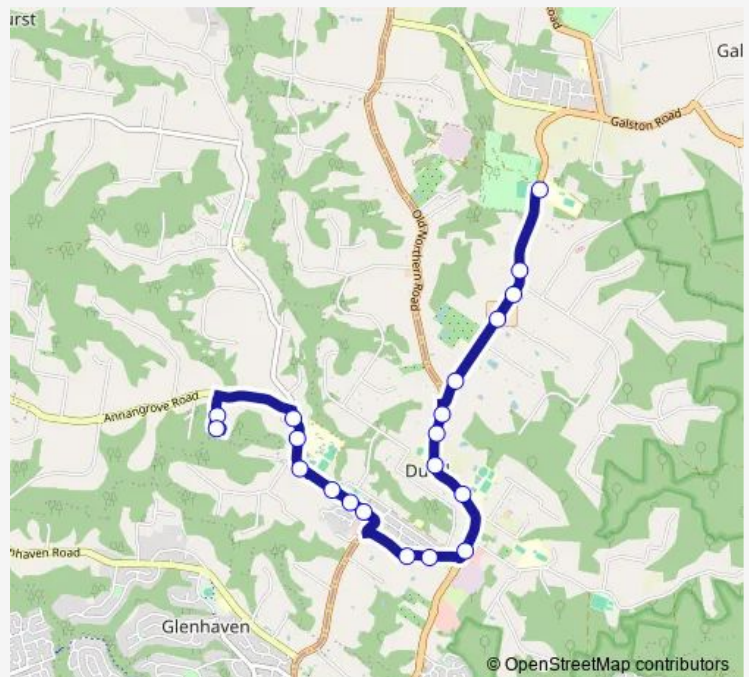

School Bus 3170 Galston HS to Marian College Kenthurst

[Go to website](#)

**Direction**

Galston High School Galston Rd — Marian Catholic College, School Grounds

20 stops

[Open route schedule](#)

- Galston High School Galston Rd
- Galston Rd Before Carters Rd
- Galston Rd After Carters Rd
- Galston Rd At Uralla Rd
- Galston Rd Opp St Judes Tce
- Old Northern Rd After Galston Rd
- St Judes Anglican Cemetery, Old Northern Rd
- Old Northern Rd Opp Dural Public School
- Redfield College, Old Northern Rd
- Old Northern Rd Before New Line Rd
- Old Northern Rd Opp Derriwong Rd
- 775 Old Northern Rd
- Kenthurst Rd After Allen Way
- Kenthurst Rd At Martin Pl
- Kenthurst Rd Opp Pellitt Lane
- Kenthurst Rd Before Sagers Rd
- Kenthurst Rd Opp Hills Grammar School
- Kenthurst Rd Opp Kenthurst Tennis Centre
- St Madeleine's Primary School, School Grounds
- Marian Catholic College, School Grounds

Route schedule

Galston High School Galston Rd — Marian Catholic College, School Grounds

Monday	08:20
Tuesday	08:20
Wednesday	08:20
Thursday	08:20
Friday	08:20
Saturday	—
Sunday	—

Route info

Direction: Galston High School Galston Rd

Stops: 20

Trip Duration: 0 hour 27 min

3170 — Galston HS to Marian College Kenthurst

3170 School Bus time schedules and route maps are available in an offline PDF at [busmaps.com](https://busmaps.com). Use the [busmaps.com](https://busmaps.com) website to see live bus times, train schedule or subway schedule, and step-by-step directions for all public transit in Parramatta

The schedule is provided in the local timezone. Times with "(+1)" indicate departures on the next day.

PDF file created on 2025-02-26

2024 BusMaps.com - All Rights Reserved