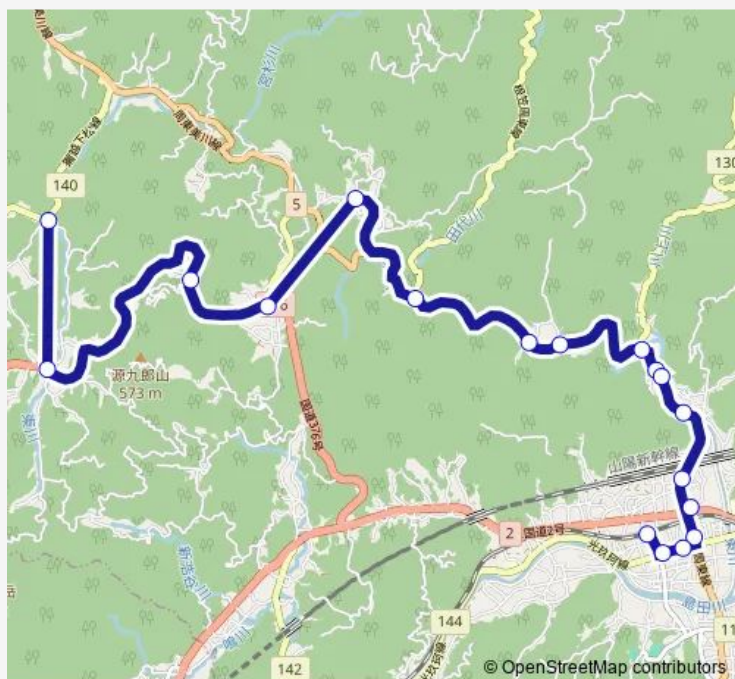

Bus 毛明線

[Go to website](#)

Direction

落合新橋 — 周防高森駅

18 stops

[Open route schedule](#)

落合新橋

檜余地下

梅ノ木

明神上

北畑

田代

小畑

下小畑

川上

川上団地

川上団地前

下川上

南方

総合センター日向 (周東総合支所)

高森小学校前

バリューマルシン前

中市

周防高森駅

Route schedule

落合新橋 — 周防高森駅

Monday —

Tuesday —

Wednesday —

Thursday —

Friday 08:05-15:37

Saturday —

Sunday —

Route info

Direction: 落合新橋

Stops: 18

Trip Duration: 0 hour 32 min

■ 毛明線