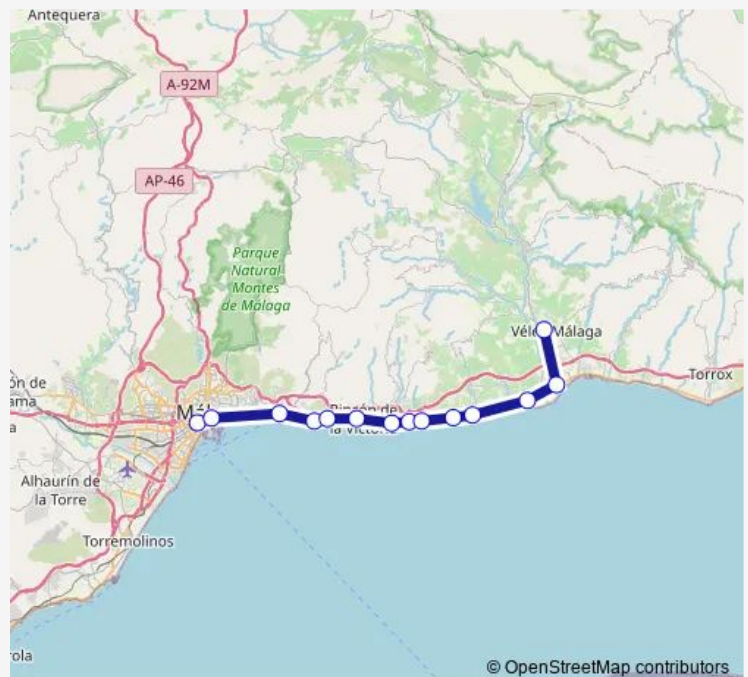

Torre Del Mar

Velez Malaga

Route schedule

Malaga — Velez Malaga

Monday	06:30-22:15
Tuesday	06:30-22:15
Wednesday	06:30-22:15
Thursday	06:30-22:15
Friday	06:30-22:15
Saturday	06:30-22:15
Sunday	07:15-22:15

Route info

Direction: Malaga

Stops: 14

Trip Duration: 1 hour 20 min

■ ALSA - Mal-Vel — Malaga - Velez Malaga

ALSA - Mal-Vel Bus time schedules and route maps are available in an offline PDF at busmaps.com. Use the busmaps.com website to see live bus times, train schedule or subway schedule, and step-by-step directions for all public transit in Rincon de la Victoria