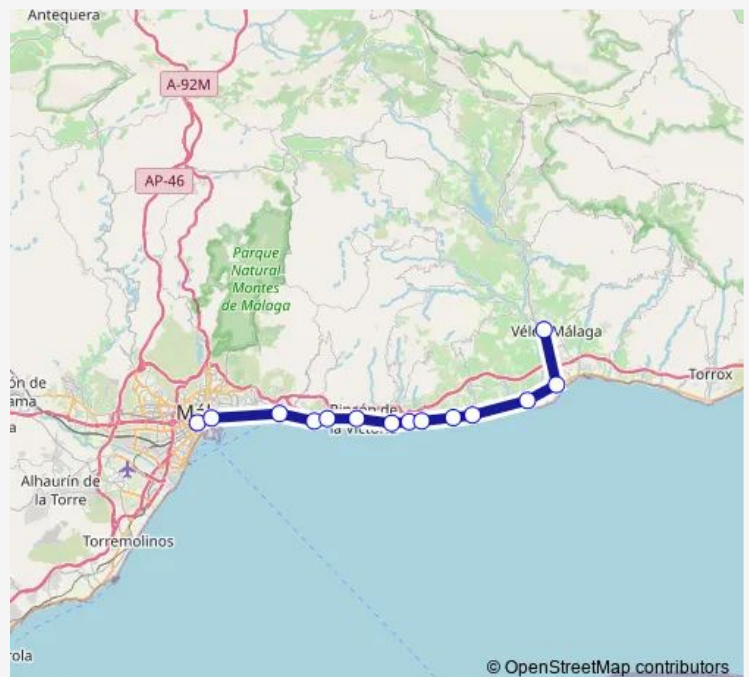

Valleniza

Almayate

Torre Del Mar

Velez Malaga

Route schedule

Malaga — Velez Malaga

Monday	06:30-22:15
Tuesday	06:30-22:15
Wednesday	06:30-22:15
Thursday	06:30-22:15
Friday	06:30-22:15
Saturday	06:30-22:15
Sunday	07:15-22:15

Route info

Direction: Malaga

Stops: 14

Trip Duration: 1 hour 20 min

■ ALSA - Mal-Vel — Malaga - Velez Malaga

BusMaps

Alsa - Mal-Vel Bus time schedules and route maps are available in an offline PDF at busmaps.com. Use the busmaps.com website to see live bus times, train schedule or subway schedule, and step-by-step directions for all public transit in Rincon de la Victoria