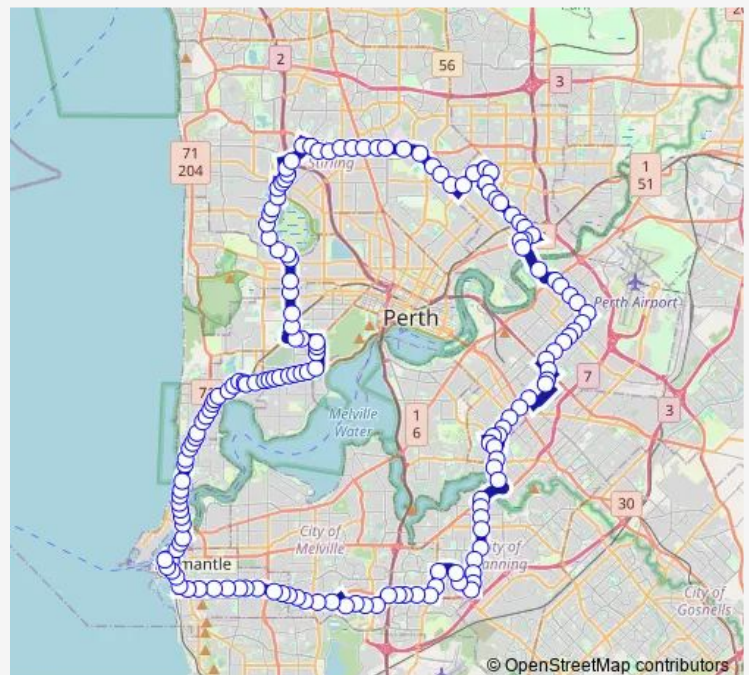

Queen Victoria St - Fremantle Traffic Bridge

Queen Victoria St After Swan St

Queen Victoria St After Harvest Rd

Stirling Hwy After Queen Victoria St

Stirling Hwy North Fremantle Stn

Stirling Hwy Before Stone St

Stirling Hwy Before Keane St

Stirling Hwy After Leake St

Stirling Hwy After Vera St

Stirling Hwy After Napier St

### Route schedule

Fremantle Stn Stand 10 — Stirling Stn Stand 3

Monday 14:42-21:08

Tuesday 14:42-21:08

Wednesday 14:42-21:08

Thursday 14:42-21:08

Friday 14:42-21:08

Saturday 20:39-22:39

### Route info

Direction: Fremantle Stn Stand 10

Stops: 62

Trip Duration: 0 hour 47 min

Stirling Hwy After Boreham St

Stirling Hwy After Wilson St

Stirling Hwy After Prospect St

Stirling Hwy Before Dean St