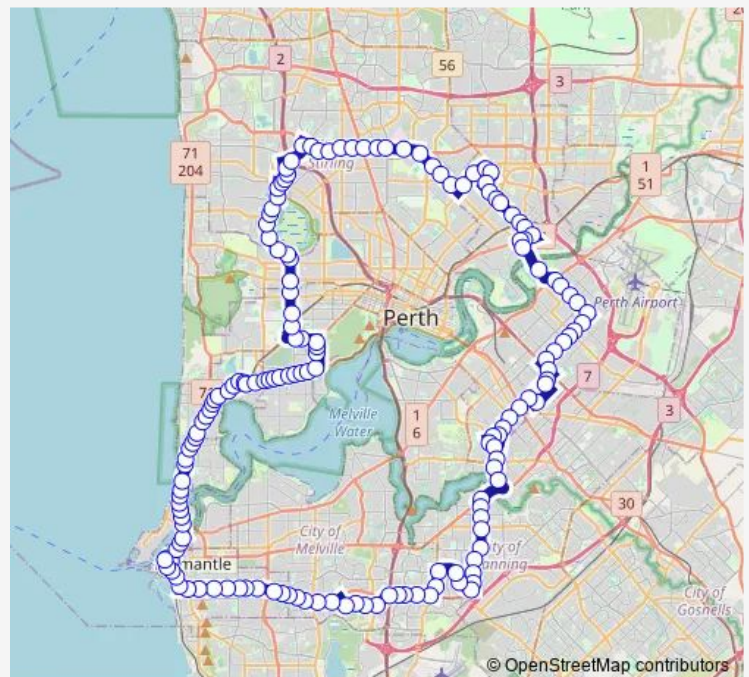

### Route schedule

Stirling Stn Stand 2 — Fremantle Stn Stand 1

Monday 06:55-14:33

Tuesday 06:55-14:33

Wednesday 06:55-14:33

Thursday 06:55-14:33

Friday 06:55-14:33

Saturday 08:44-09:14

### Route info

Direction: Stirling Stn Stand 2

Stops: 97

Trip Duration: 2 hour 31 min

Coode St After Broun Av

Coode St After Young St

Coode St Before Francis St

Coode St Stand 2

King William St Before Olfe St

King William St Before Guildford Rd

Guildford Rd After Roberts St

Guildford Rd Before Crowther St

Garratt Rd After Williamson St

Grandstand Rd After Waterway Cr

Hardey Rd After Great Eastern Hwy