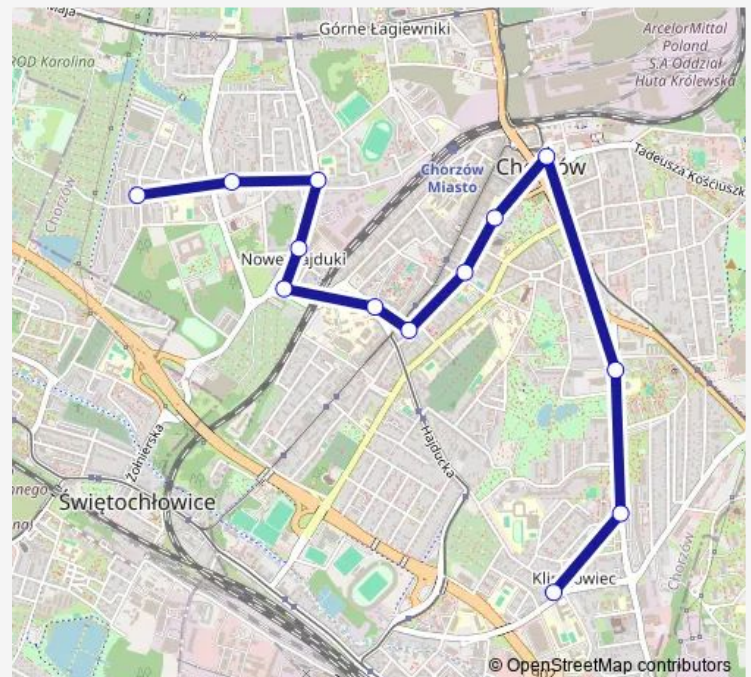

## Route schedule

Klimzowiec Raclawicka — Chorzów Gwarecka

Monday 04:42-23:10

Tuesday 04:42-23:10

Wednesday 04:42-23:10

Thursday 04:42-23:10

Friday 04:42-23:10

Saturday 04:42-23:10

## Route info

Direction: Klimzowiec Raclawicka

Stops: 13

Trip Duration: 0 hour 21 min

**Direction**

Chorzów Gwarecka — Klimzowiec Raławicka

12 stops

[Open route schedule](#)